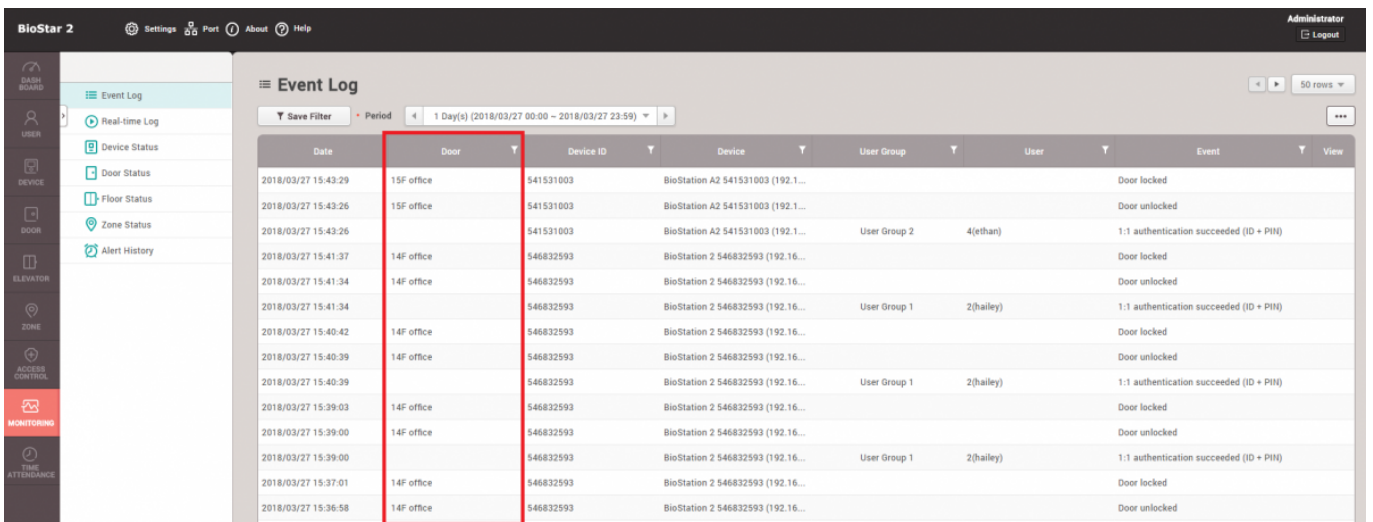

Table of Contents

Door field displayed in the Event Log 1

Door field displayed in the Event Log

From BioStar 2.6, you can check the door information in the Event Log. For example, if the door is locked/unlocked, you can realize which door is locked or unlocked in the event log.

From: <https://kb.supremainc.com/knowledge/> -

Permanent link: https://kb.supremainc.com/knowledge/doku.php?id=en:door_field_displayed_in_the_event_log

Last update: 2018/04/03 09:45