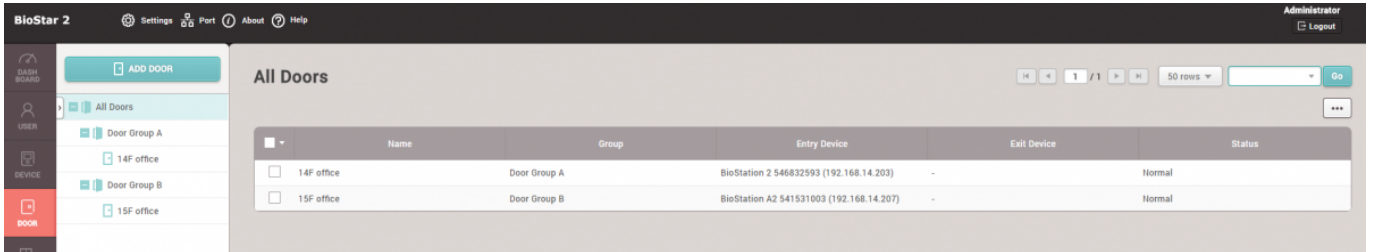

Table of Contents

Door field displayed in the Event Log 1

Door field displayed in the Event Log

From BioStar 2.6, you can check the door information in the Event Log. For example, if the door is locked/unlocked, you can realize which door is locked or unlocked in the event log.

From: <https://kb.supremainc.com/knowledge/> -

Permanent link: https://kb.supremainc.com/knowledge/doku.php?id=en:door_field_displayed_in_the_event_log

Last update: 2018/04/03 09:45