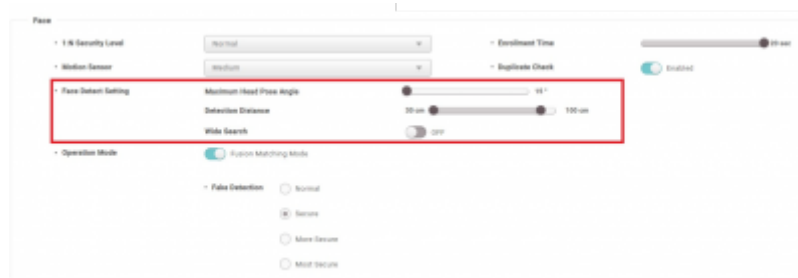

## Improved Face Detection Setting

Affected Version: BioStar 2.9.1 or above

Affected Products & Versions:

BioStation 3 Firmware Version 1.0.0 or above

FaceStation F2 Firmware Version 2.1.1 or above

For new clients, specific words used to describe face setting could be clearer. To resolve and improve the client's understanding, the newly built-in face detect setting used for BioStation 3 will now be used as a standard model from now on. The face detects setting menu has already been applied in BioStation 3 firmware version 1.0.0 or above and FaceStation F2 firmware version 2.1.1 or above. BioStar Version 2.9.1 provides a face detect setting menu option precisely the same as BioStation 3 firmware version 1.0.0 or above, as well as FaceStation F2 firmware version 2.1.1 or above.

### BioStar 2 - Device - Face - Face Detect Setting

**Maximum Head Pose Angle:** set the maximum angle of head rotation (horizontal, vertical, and even slanting rotation movement of the head)

**Detection Distance:** set the minimum and maximum detection distance between the device and the user.

The detection Distance Maximum value must exceed the minimum value. It can not be set with equal importance.

**Comprehensive Search:** This feature can be used to set the range of detection area from the device. When wide search mode is set on, it will not display a message for the user on the screen stating to move to the center; as long as the user is within the wide search range, the user can go through the authentication process. When wide search mode is turned off (Default Setting in BioStar 2 Version 2.9.1), the facial recognition device will state a message guiding the customer to move to the center of the device for the authentication process to proceed.