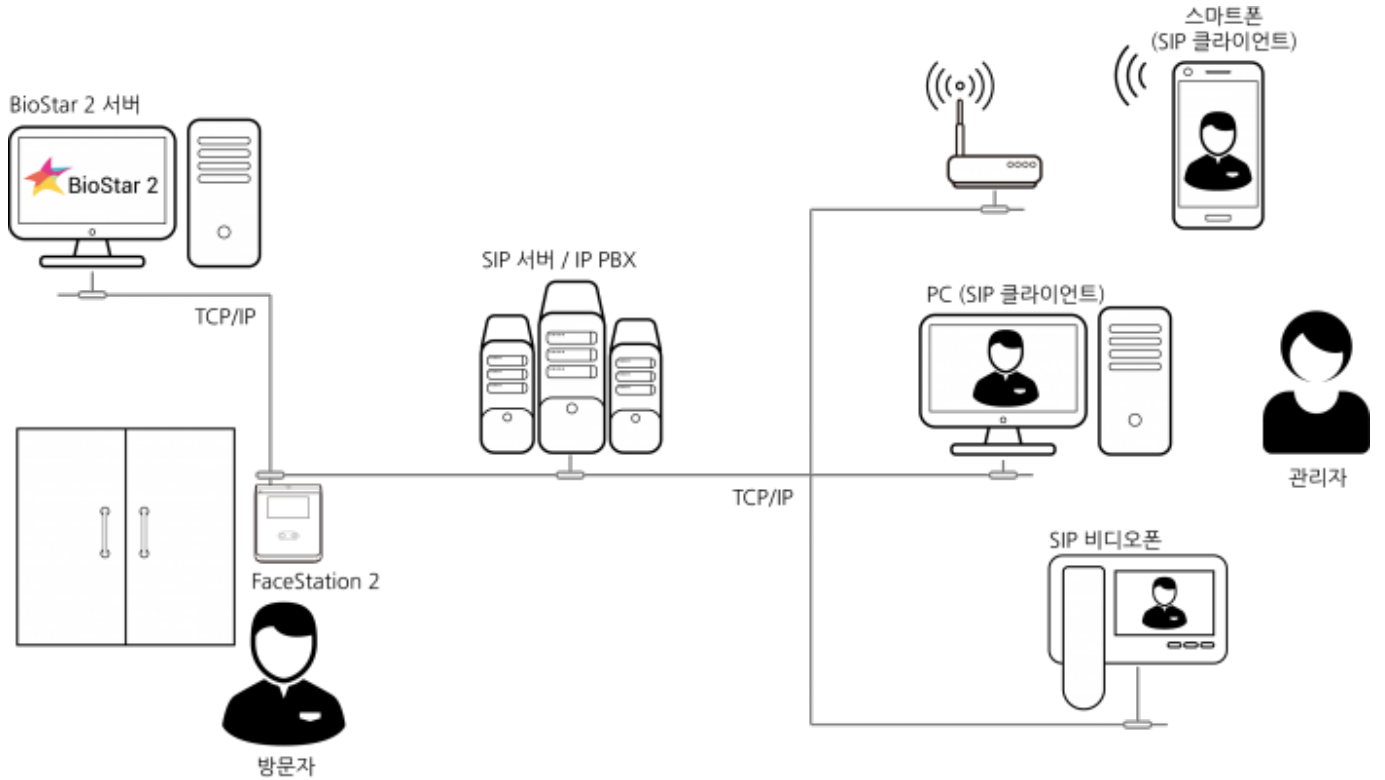

(Live Face Detection)

FaceStation 2 (,) 가 IR
, 가 .

From:
<http://kb.supremainc.com/knowledge/> -

Permanent link:
<http://kb.supremainc.com/knowledge/doku.php?id=ko:tc_whitepaper_introducing_facestation2&rev=1490762446>

Last update: **2017/03/29 13:40**