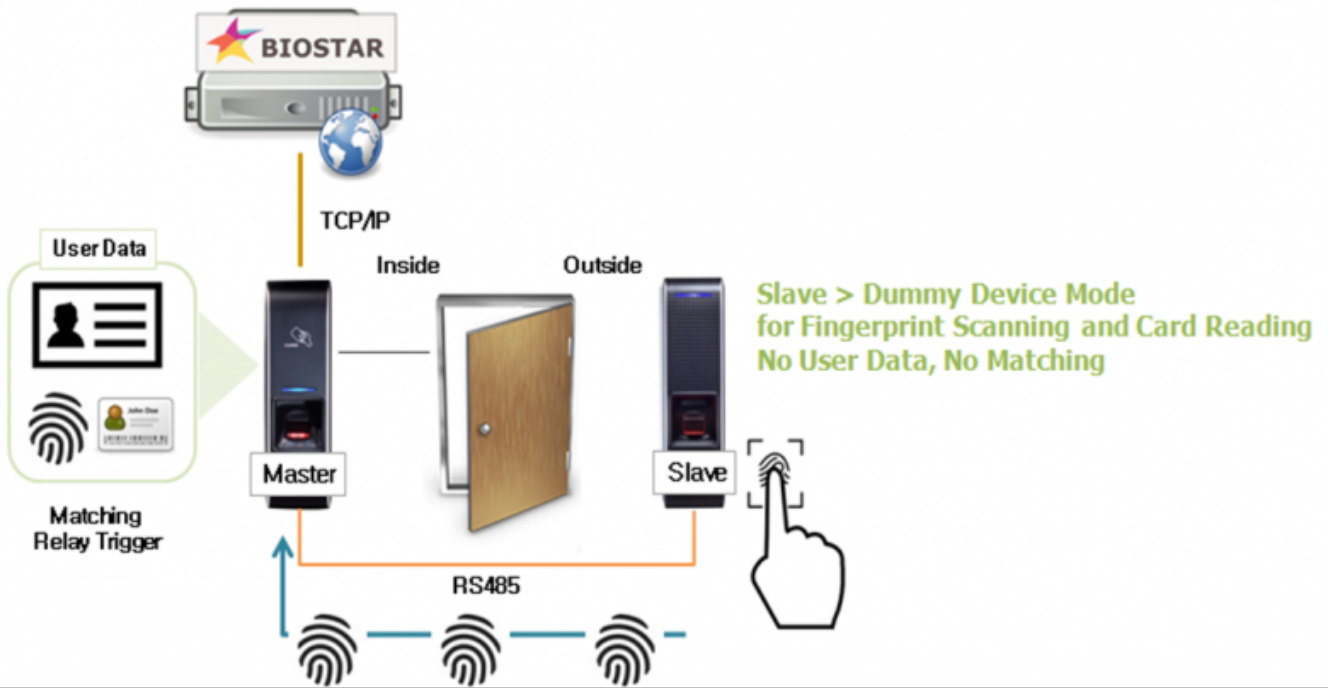

BioStar 2

+

16