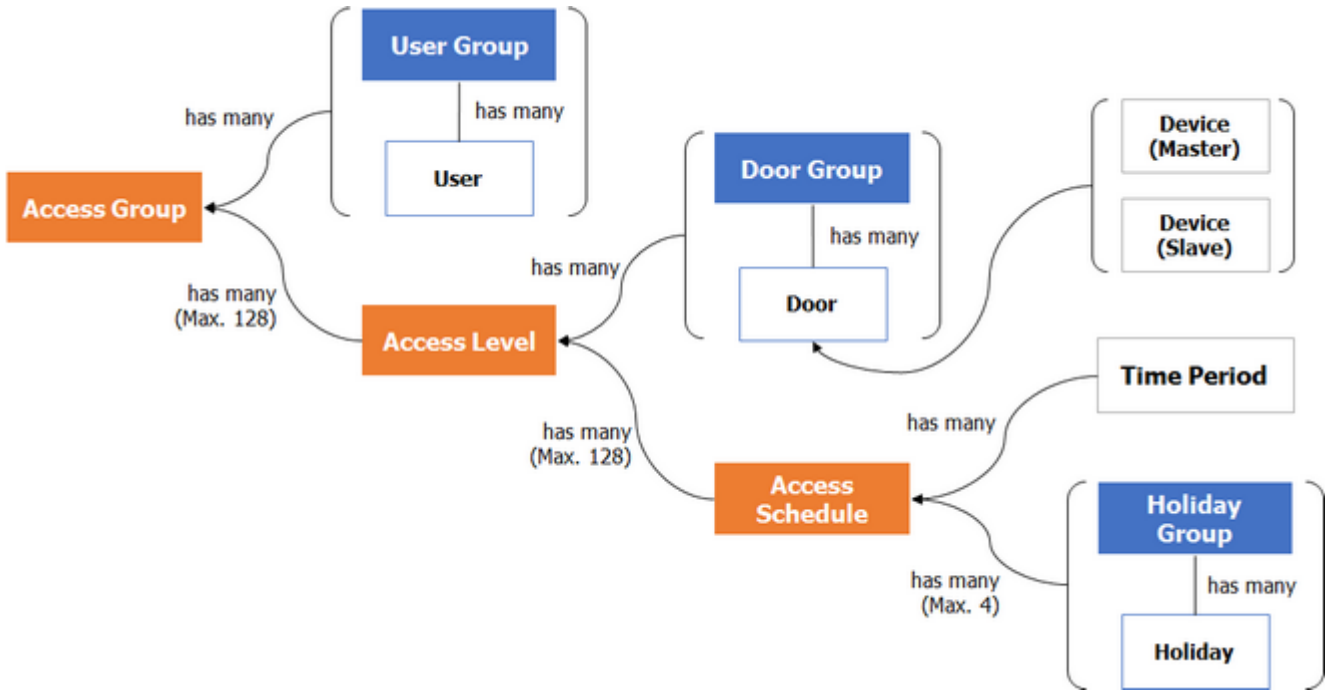

BioStar 1.x	BioStar 2.x
/	4	16
/	32	128 x

가

- •
- VIP (APB)

From: <https://kb.supremainc.com/knowledge/> -

Permanent link: <https://kb.supremainc.com/knowledge/doku.php?id=ko:what_is_different_with_biostar_2>

Last update: **2016/12/30 10:28**