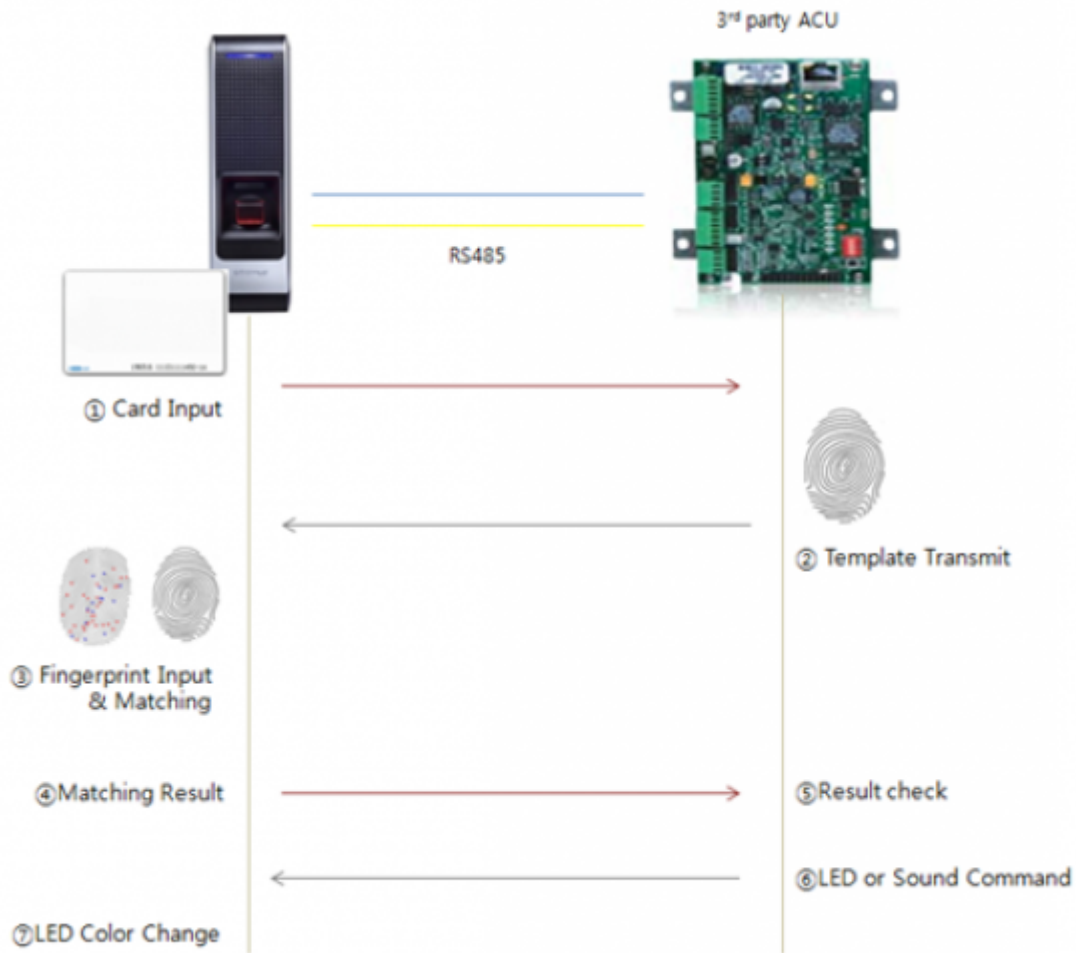

OSDP

OSDP 2.1.5v

Mifare
Wiegand
Mifare

HID
, RS485 OSDP
HID

가 가

From:
<http://kb.supremainc.com/knowledge/> -

Permanent link:
<http://kb.supremainc.com/knowledge/doku.php?id=ko:what_is_osdp>

Last update: **2024/01/18 13:40**