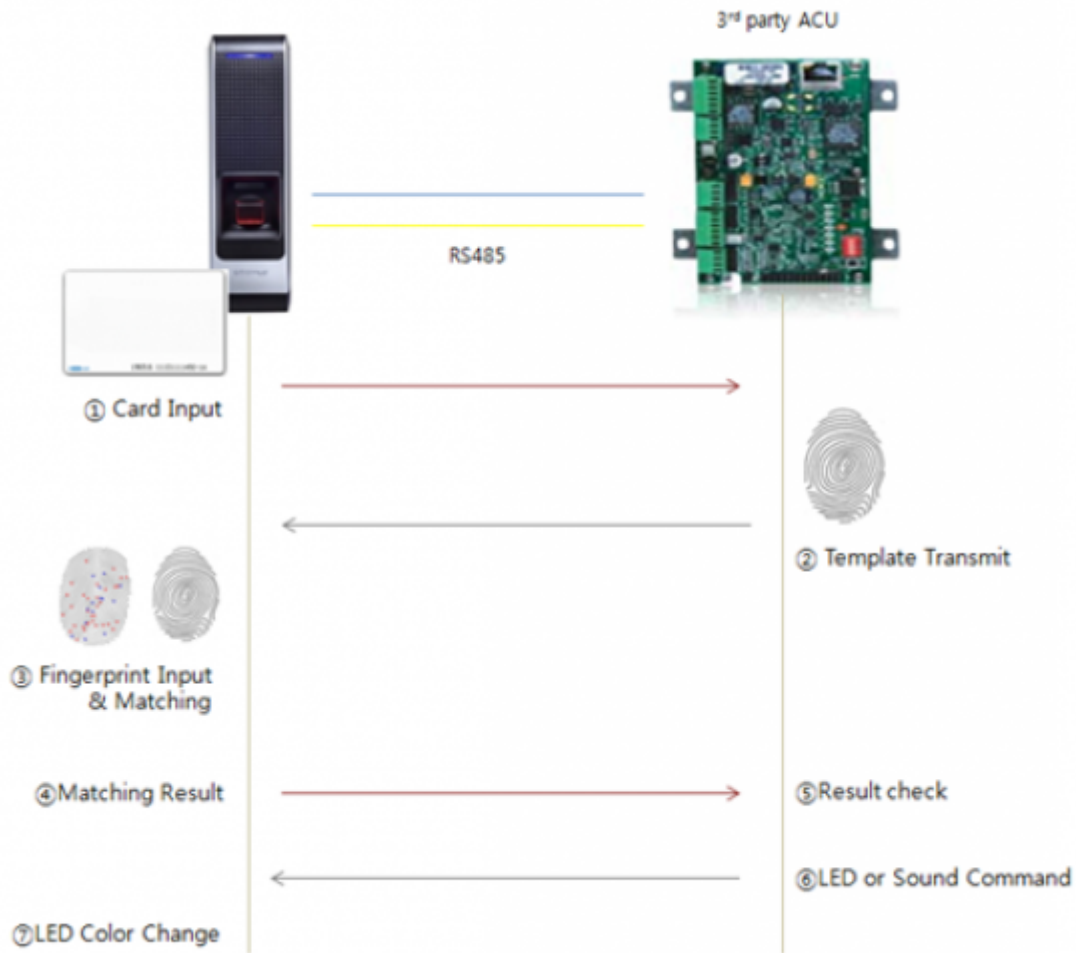

OSDP

TS

OSDP 2.1.5v

Mifare
Wiegand
Mifare

가

HID
, RS485 OSDP

HID

가

From:
<http://kb.supremainc.com/knowledge/> -

Permanent link:
<http://kb.supremainc.com/knowledge/doku.php?id=ko:what_is_osdp&rev=1483511768>

Last update: **2017/01/04 15:36**