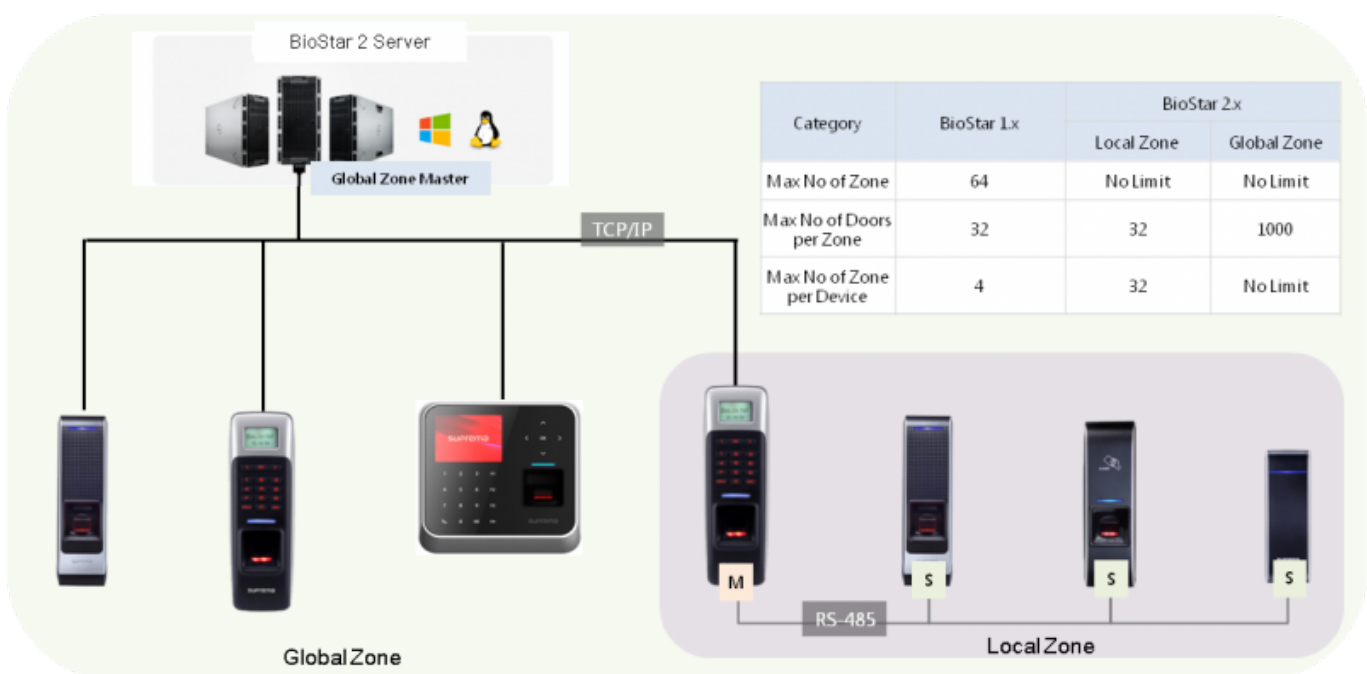

Table of Contents

How to activate BioStar 2 license	1
Before you activate	1
How to activate from BioStar 2?	1
Video Demo	4

How to activate BioStar 2 license

Before you activate

1. What is supported with BioStar 2's licenses?

Refer to the [FAQ article](#) for details.

2. What are the global zone and local zone?

- Global Zone : TCP/IP based zone configuration (BioStar 2 server is a master of the zone)
- Local Zone : RS485 based zone configuration (Master device is a master of the zone)
- The zone master makes a logical decision and controls functionality

How to activate from BioStar 2?

1. Go to the global setting and click **SERVER**.

2. Check if the server is connected to the Internet, and be able to activate through online.

3. Enter the customer site name and activation key, and click **Activate**. You can receive activation key from Suprema or your local distributor.

4. If the server is not connected to the Internet, click **Request offline Key** and download offline key request file.

5. Send the offline key request file to Suprema and receive the offline license key in return.