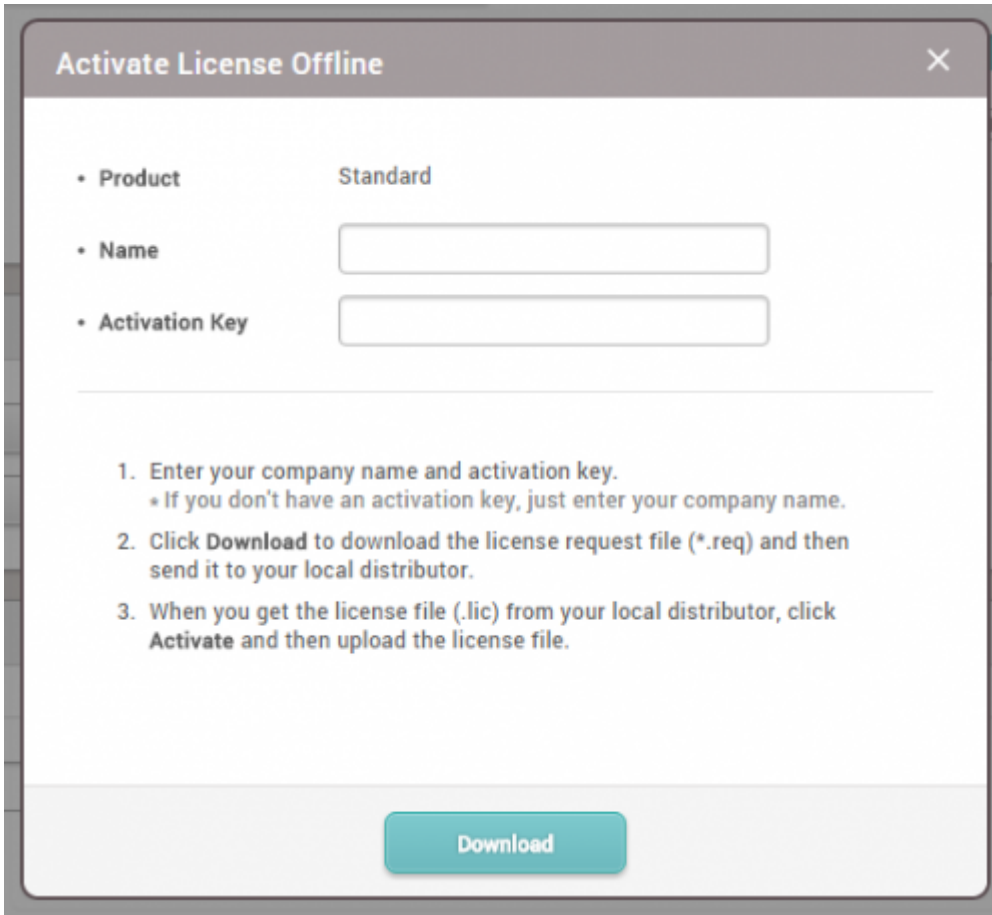

How to activate from BioStar 2?

1. Go to the global setting and click **SERVER**.

2. Check if the server is connected to the Internet, and be able to activate through online.

3. Enter the customer site name and activation key, and click **Activate**. You can receive activation key from Suprema or your local distributor.

4. If the server is not connected to the Internet, click **Request offline Key** and download offline key request file.

5. Send the offline key request file to Suprema and receive the offline license key in return.