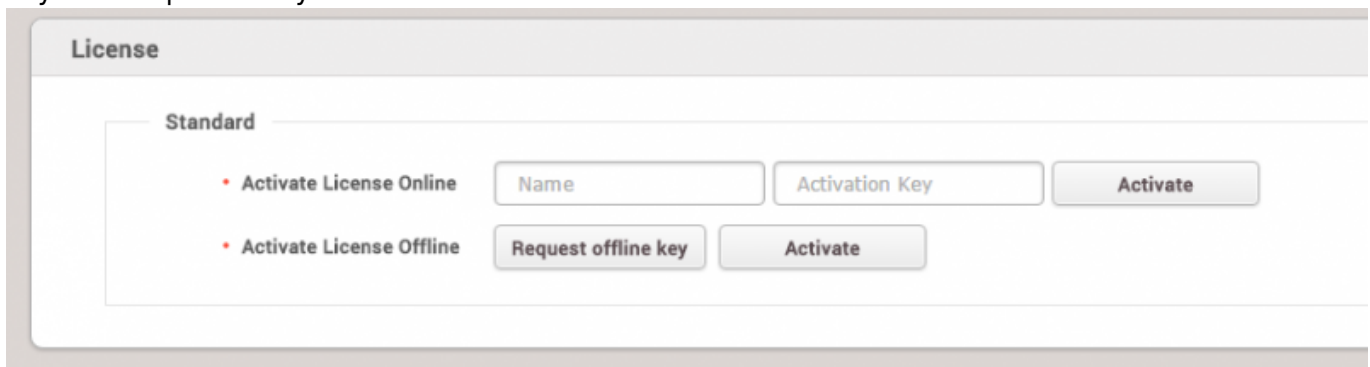

Refer to the [FAQ article](#) for details.

2. What are the global zone and local zone?

- Global Zone : TCP/IP based zone configuration (BioStar 2 server is a master of the zone)
- Local Zone : RS485 based zone configuration (Master device is a master of the zone)
- The zone master makes a logical decision and controls functionality

How to activate from BioStar 2?

1. Go to the global setting and click **SERVER**.

2. Check if the server is connected to the Internet, and be able to activate through online.

3. Enter the customer site name and activation key, and click **Activate**. You can receive activation key from Suprema or your local distributor.