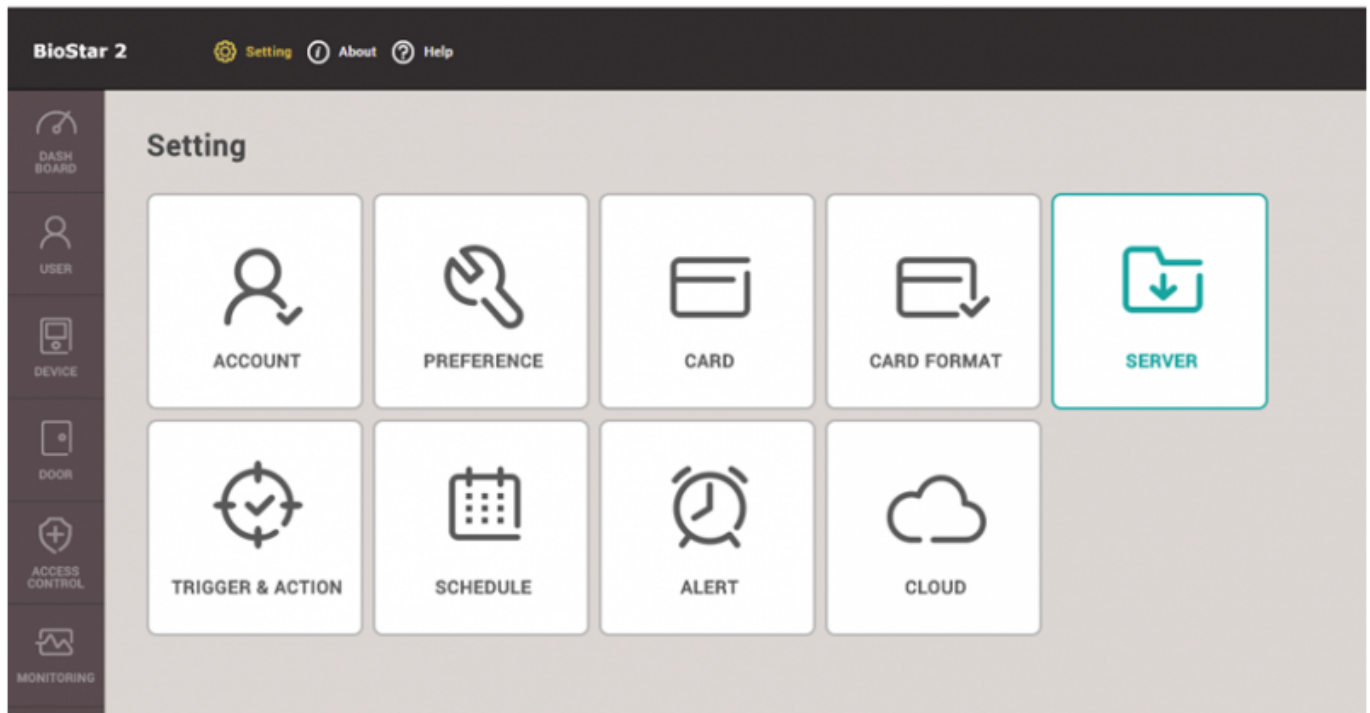

Refer to the [FAQ article](#) for details.

2. What are the global zone and local zone?

- Global Zone : TCP/IP based zone configuration (BioStar 2 server is a master of the zone)
- Local Zone : RS485 based zone configuration (Master device is a master of the zone)
- The zone master makes a logical decision and controls functionality

How to activate from BioStar 2?

1. Go to the global setting and click **SERVER**.

2. Check if the server is connected to the Internet, and be able to activate through online.

3. Enter the customer site name and activation key, and click **Activate**. You can receive activation key from Suprema or your local distributor.