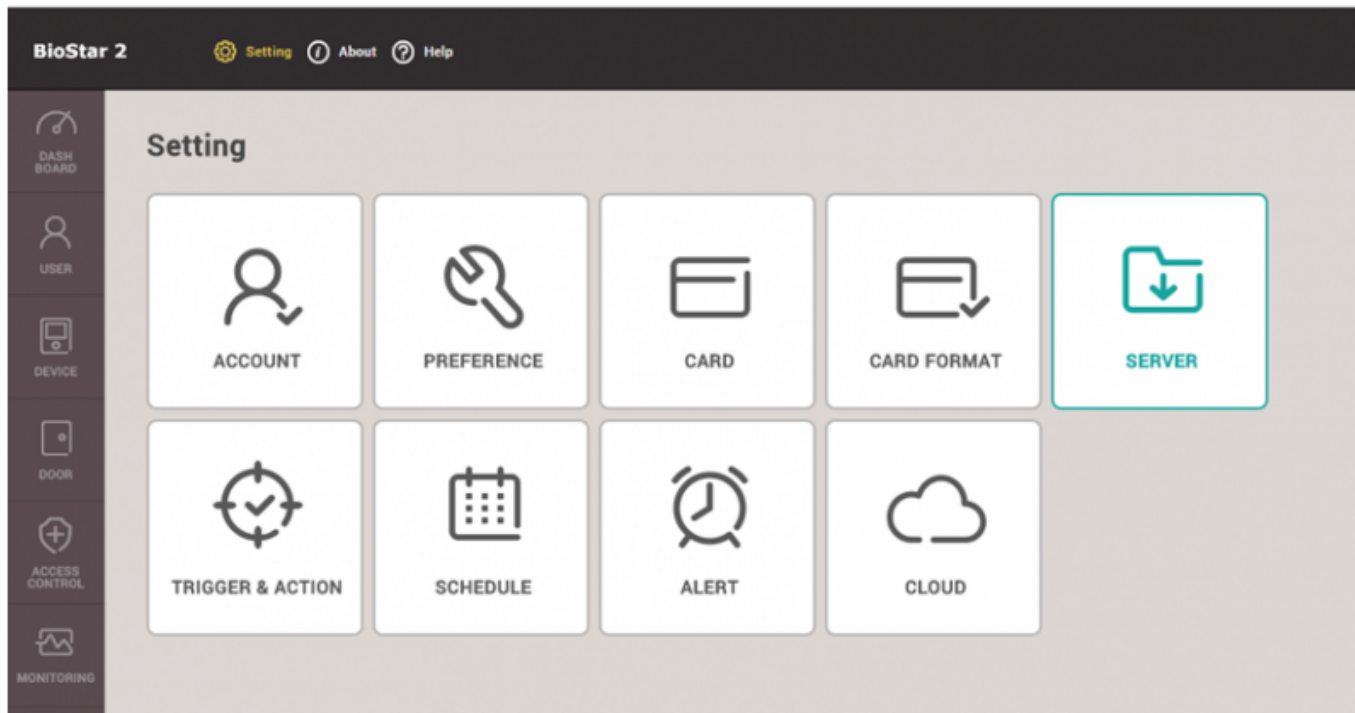

Refer to the [FAQ article](#) for details.

2. What are global zone and local zone?

- Global Zone : TCP/IP based zone configuration (BioStar 2 server is a master of the zone)
- Local Zone : RS485 based zone configuration (Master device is a master of the zone)
- The zone master makes logical decisions and controls functionality

How to activate BioStar 2

1. Go to the global setting and click **SERVER**.

2. Check if the server is connected to the Internet. If connected, you can activate via online.
3. Enter the customer site name and activation key and click **Activate**. You can receive activation key from Suprema or your local distributor.