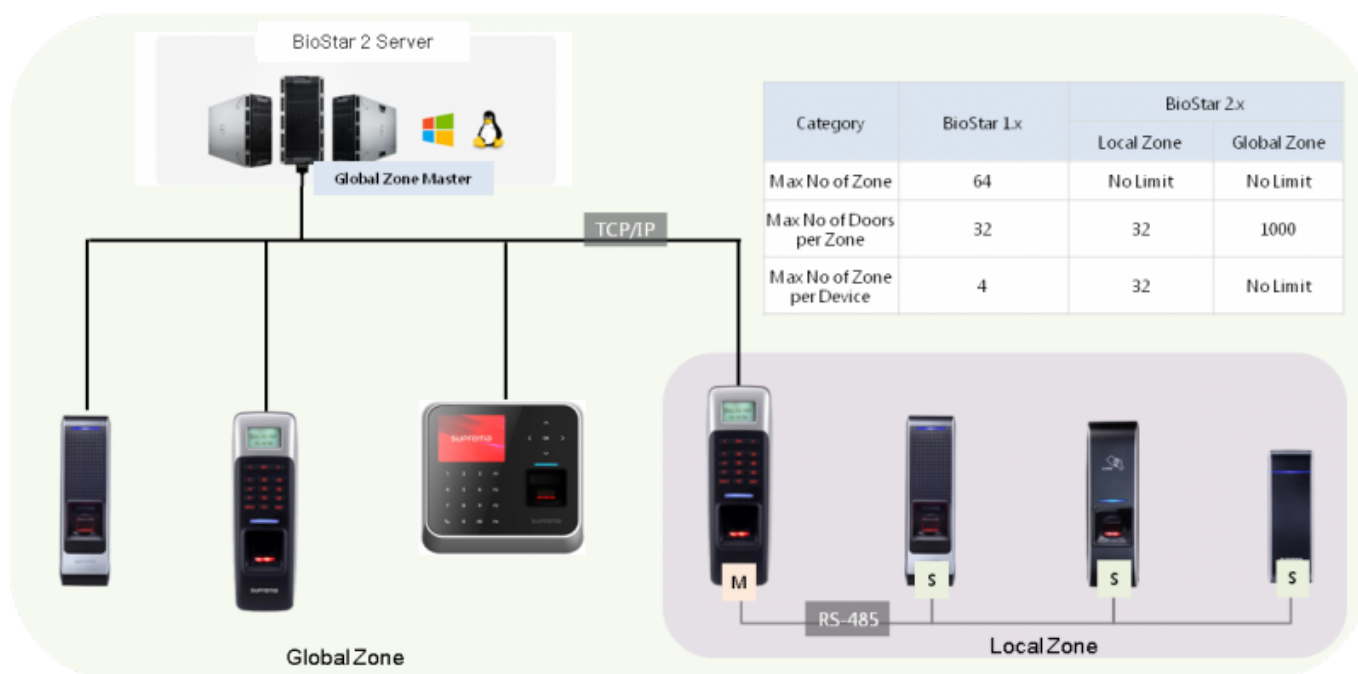

Table of Contents

How to activate BioStar 2 license	1
Before you activate	1
How to activate BioStar 2	1
Video Demo	4

How to activate BioStar 2 license

Before you activate

1. What is supported with BioStar 2's licenses?

Refer to the [FAQ article](#) for details.

2. What are global zone and local zone?

- Global Zone : TCP/IP based zone configuration (BioStar 2 server is a master of the zone)
- Local Zone : RS485 based zone configuration (Master device is a master of the zone)
- The zone master makes logical decisions and controls functionality

How to activate BioStar 2

1. Go to the global setting and click **SERVER**.

2. Check if the server is connected to the Internet. If connected, you can activate via online.
3. Enter the customer site name and activation key and click **Activate**. You can receive activation key from Suprema or your local distributor.

4. If the server is not connected to the Internet, click **Request offline Key** and download offline key request file.

5. Send the offline key request file to Suprema and receive the offline license key in return.