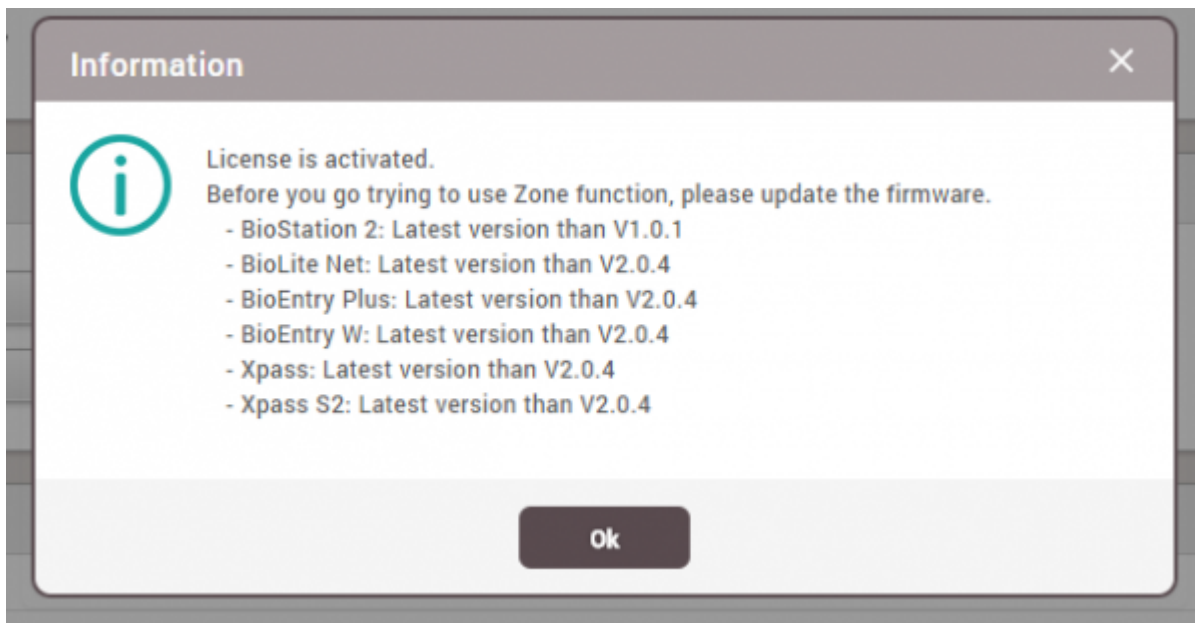

7. Activated license status can be checked from the Server setting and **About**.