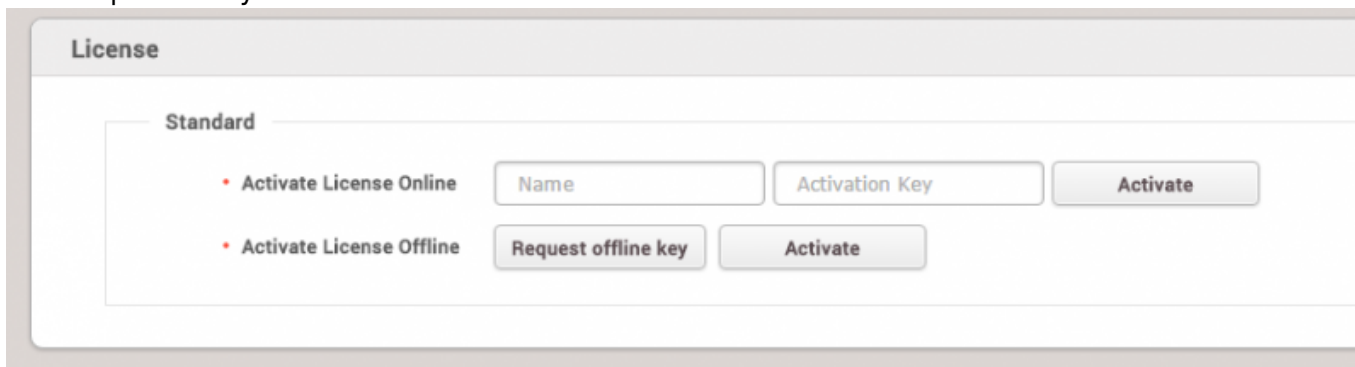

Refer to the [FAQ article](#) for details.

2. What are global zone and local zone?

- Global Zone : TCP/IP based zone configuration (BioStar 2 server is a master of the zone)
- Local Zone : RS485 based zone configuration (Master device is a master of the zone)
- The zone master makes logical decisions and controls functionality

How to activate BioStar 2

1. Go to the global setting and click **SERVER**.

2. Check if the server is connected to the Internet. If connected, you can activate via online.
3. Enter the customer site name and activation key and click **Activate**. You can receive activation key from Suprema or your local distributor.