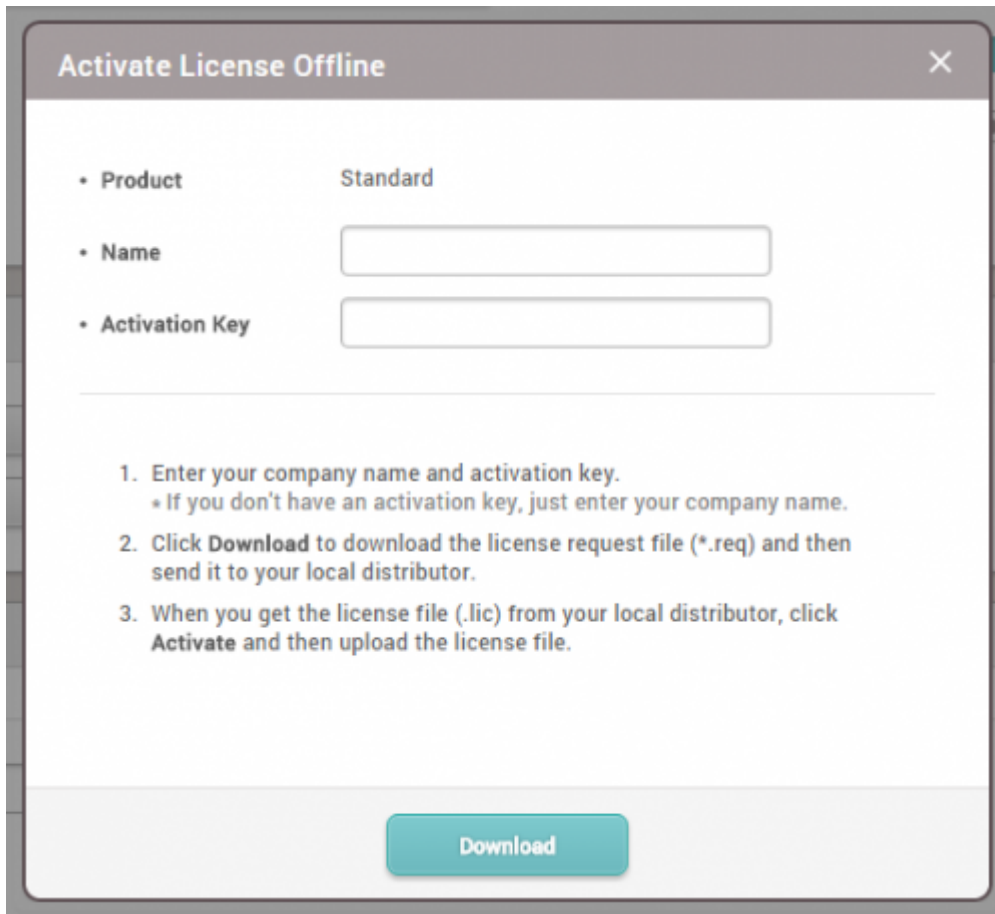

How to activate BioStar 2

1. Go to the global setting and click **SERVER**.

2. Check if the server is connected to the Internet. If connected, you can activate via online.
3. Enter the customer site name and activation key and click **Activate**. You can receive activation key from Suprema or your local distributor.

4. If the server is not connected to the Internet, click **Request offline Key** and download offline key request file.

5. Send the offline key request file to Suprema and receive the offline license key in return.