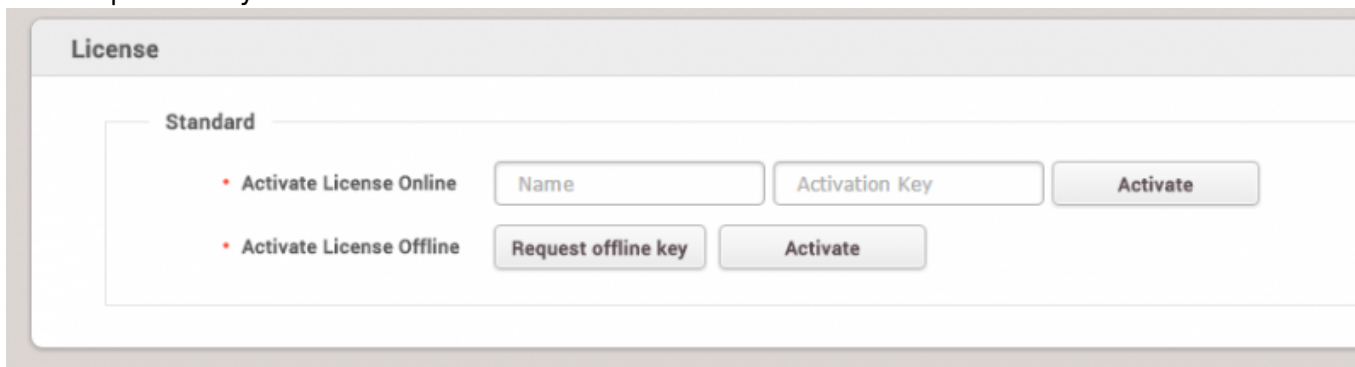

## Before you activate

1. What is supported with BioStar 2's licenses?

Refer to the [FAQ article](#) for details.

2. What are global zone and local zone?

- Global Zone : TCP/IP based zone configuration (BioStar 2 server is a master of the zone)
- Local Zone : RS485 based zone configuration (Master device is a master of the zone)
- The zone master makes logical decisions and controls functionality

## How to activate BioStar 2

1. Go to the global setting and click **SERVER**.

2. Check if the server is connected to the Internet. If connected, you can activate via online.

3. Enter the customer site name and activation key and click **Activate**. You can receive activation key from Suprema or your local distributor.