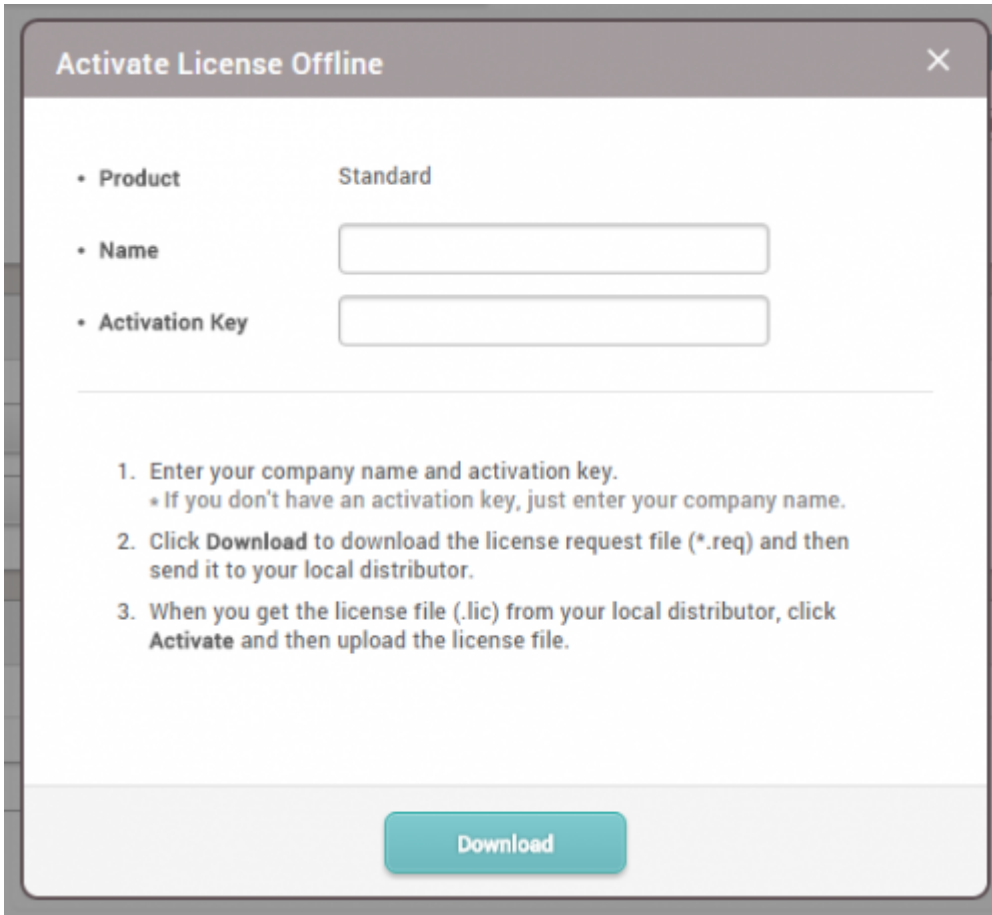

## How to activate BioStar 2

1. Go to the global setting and click **SERVER**.

2. Check if the server is connected to the Internet. If connected, you can activate via online.

3. Enter the customer site name and activation key and click **Activate**. You can receive activation key from Suprema or your local distributor.

4. If the server is not connected to the Internet, click **Request offline Key** and download offline key request file.

5. Send the offline key request file to Suprema and receive the offline license key in return.