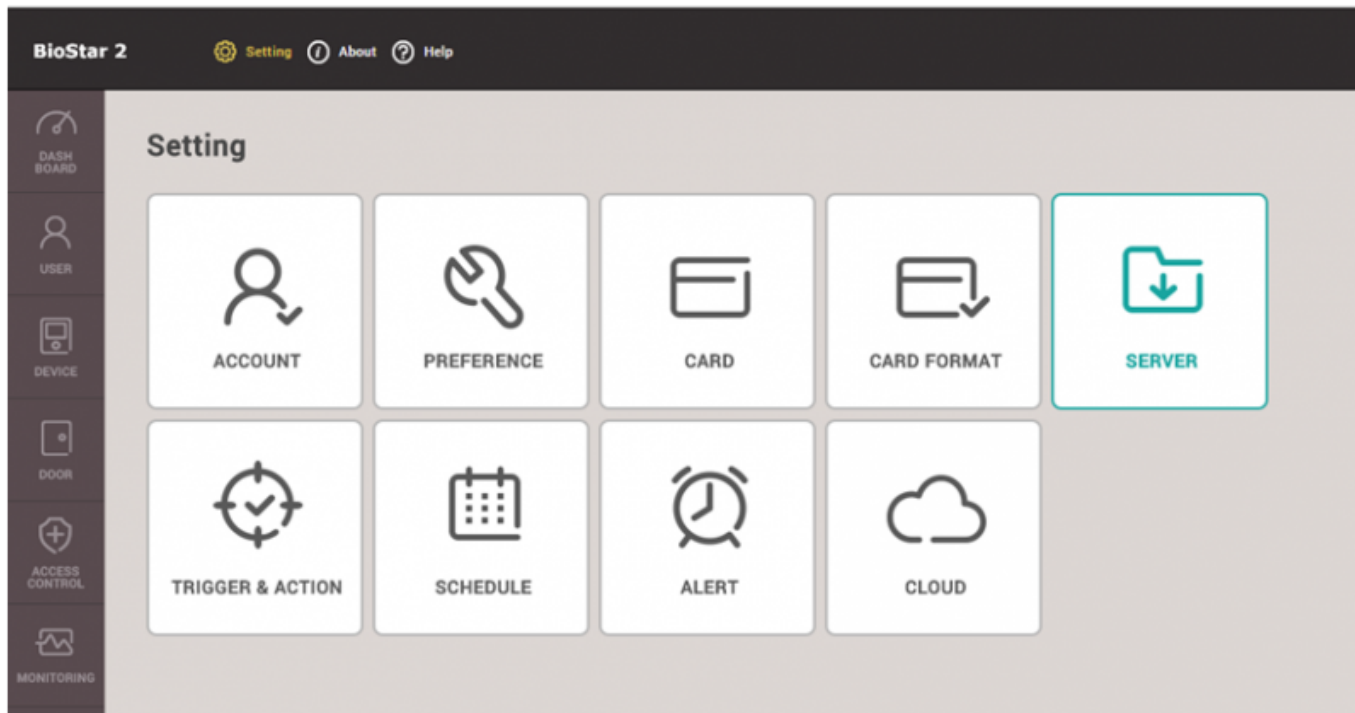

## Before you activate

1. What is supported with BioStar 2's licenses?

Refer to the [FAQ article](#) for details.

2. What are global zone and local zone?

- Global Zone : TCP/IP based zone configuration (BioStar 2 server is a master of the zone)
- Local Zone : RS485 based zone configuration (Master device is a master of the zone)
- The zone master makes logical decisions and controls functionality

## How to activate BioStar 2

1. Go to the global setting and click **SERVER**.

2. Check if the server is connected to the Internet. If connected, you can activate via online.

3. Enter the customer site name and activation key and click **Activate**. You can receive activation key from Suprema or your local distributor.