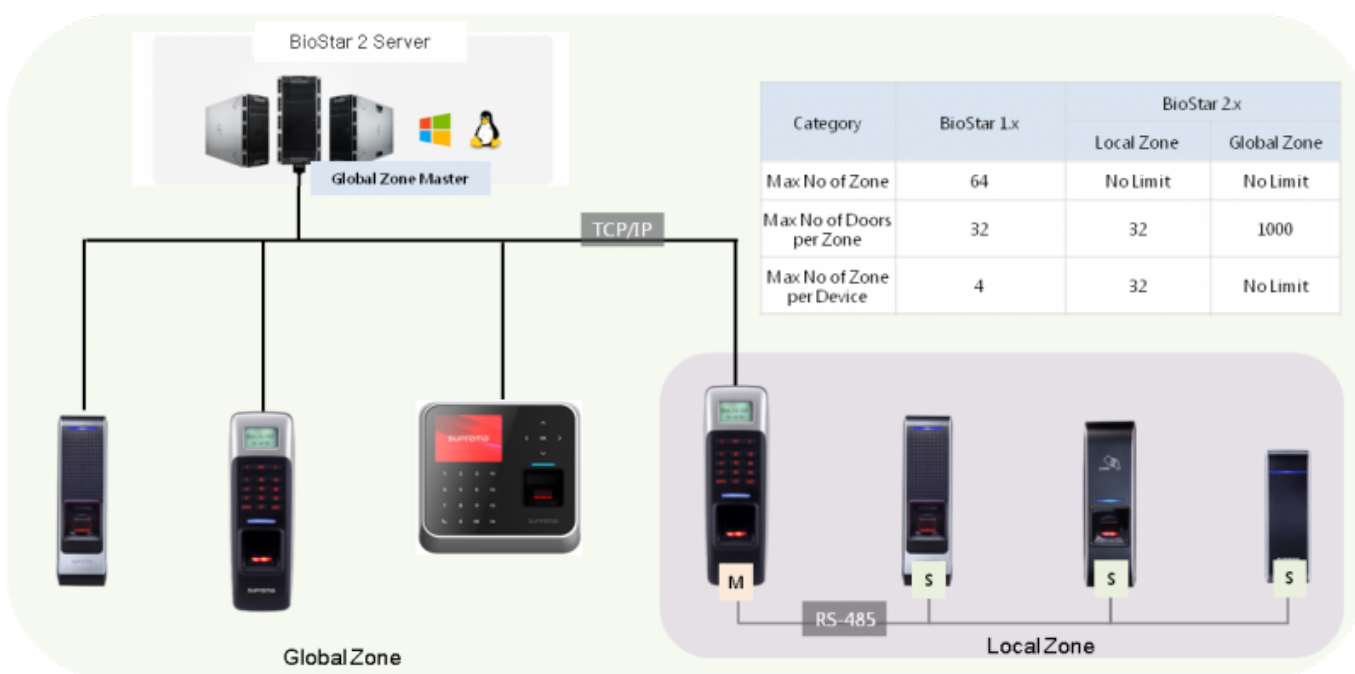

# How to activate BioStar 2 license

## Before you activate

1. What is supported with BioStar 2's licenses?

Refer to the [FAQ article](#) for details.

2. What are global zone and local zone?

- Global Zone : TCP/IP based zone configuration (BioStar 2 server is a master of the zone)
- Local Zone : RS485 based zone configuration (Master device is a master of the zone)
- The zone master makes logical decisions and controls functionality

## How to activate BioStar 2

1. Go to the global setting and click **SERVER**.

2. Check if the server is connected to the Internet. If connected, you can activate via online.

3. Enter the customer site name and activation key and click **Activate**. You can receive activation key from Suprema or your local distributor.

4. If the server is not connected to the Internet, click **Request offline Key** and download offline key request file.

5. Send the offline key request file to Suprema and receive the offline license key in return.