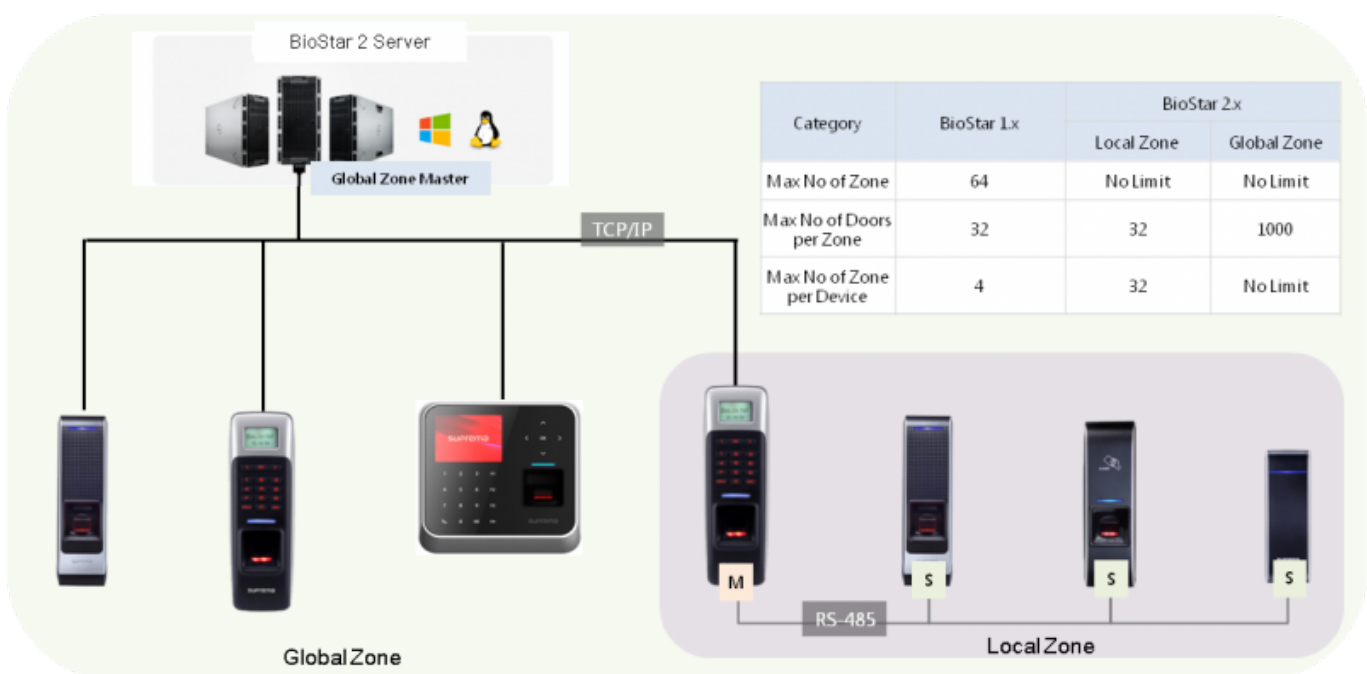

Table of Contents

How to activate BioStar 2 license	1
Before you activate	1
How to activate BioStar 2 License	1
Video Demo	4

How to activate BioStar 2 license

Before you activate

1. What is supported with BioStar 2's licenses?

Refer to the [FAQ article](#) for details.

2. What are global zone and local zone?

- Global Zone : TCP/IP based zone configuration (BioStar 2 server is a master of the zone)
- Local Zone : RS485 based zone configuration (Master device is a master of the zone)
- The zone master makes logical decisions and controls functionality

How to activate BioStar 2 License

1. Go to the global setting and click **SERVER**.

2. Check if the server is connected to the Internet. If connected, you can activate via online.
3. Enter the customer site name and activation key and click **Activate**. You can receive activation key from Suprema or your local distributor.

4. If the server is not connected to the Internet, click **Request offline Key** and download offline key request file.

5. Send the offline key request file to Suprema and receive the offline license key in return.