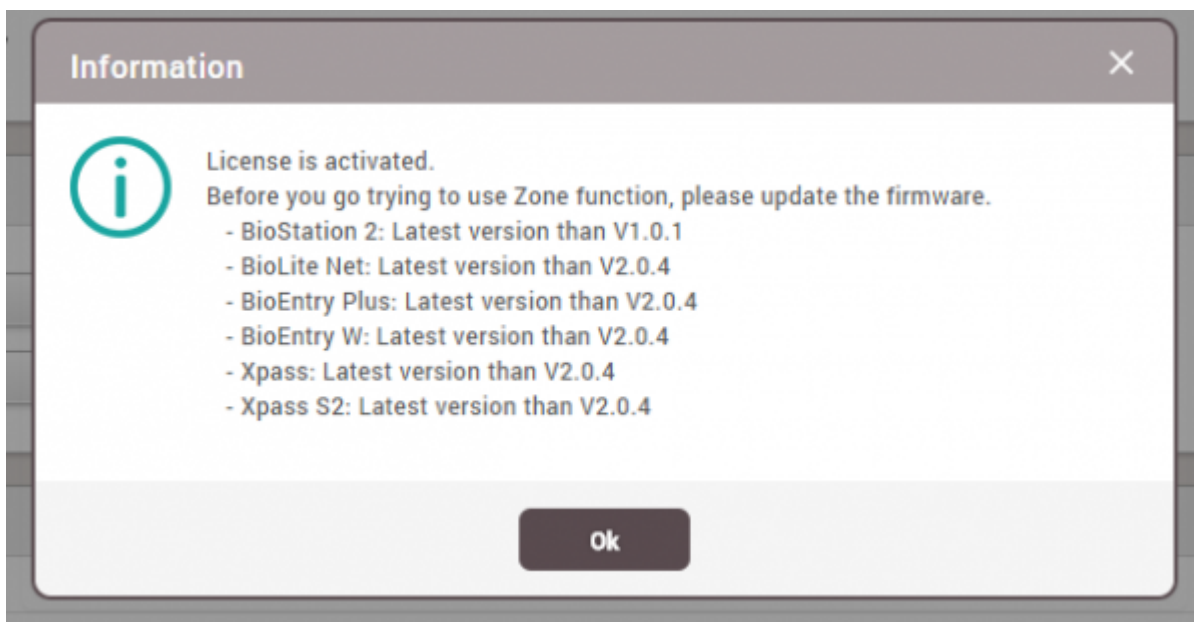

7. Activated license status can be checked from the Server setting and **About**.