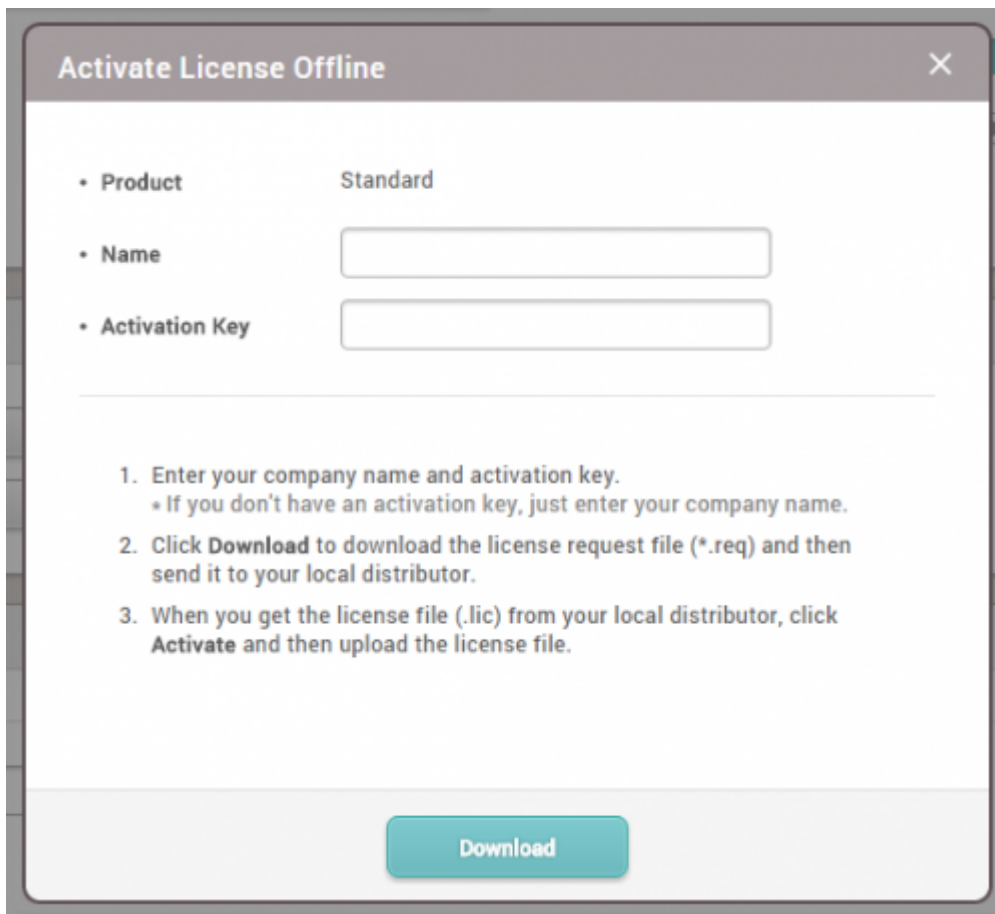

How to activate BioStar 2 License

1. Go to the global setting and click **SERVER**.

2. Check if the server is connected to the Internet. If connected, you can activate via online.
3. Enter the customer site name and activation key and click **Activate**. You can receive activation key from Suprema or your local distributor.

4. If the server is not connected to the Internet, click **Request offline Key** and download offline key request file.

5. Send the offline key request file to Suprema and receive the offline license key in return.