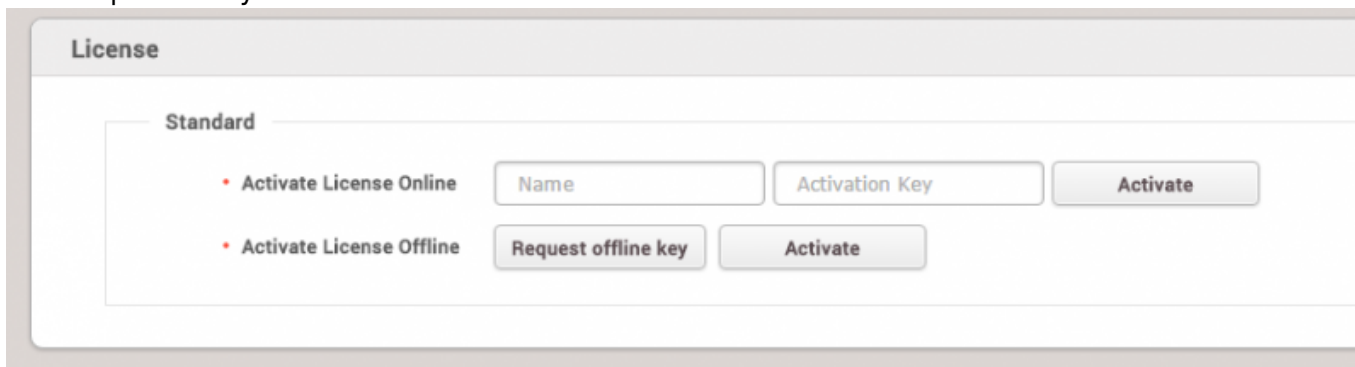

Refer to the [FAQ article](#) for details.

2. What are global zone and local zone?

- Global Zone : TCP/IP based zone configuration (BioStar 2 server is a master of the zone)
- Local Zone : RS485 based zone configuration (Master device is a master of the zone)
- The zone master makes logical decisions and controls functionality

How to activate BioStar 2 License

1. Go to the global setting and click **SERVER**.

2. Check if the server is connected to the Internet. If connected, you can activate via online.
3. Enter the customer site name and activation key and click **Activate**. You can receive activation key from Suprema or your local distributor.