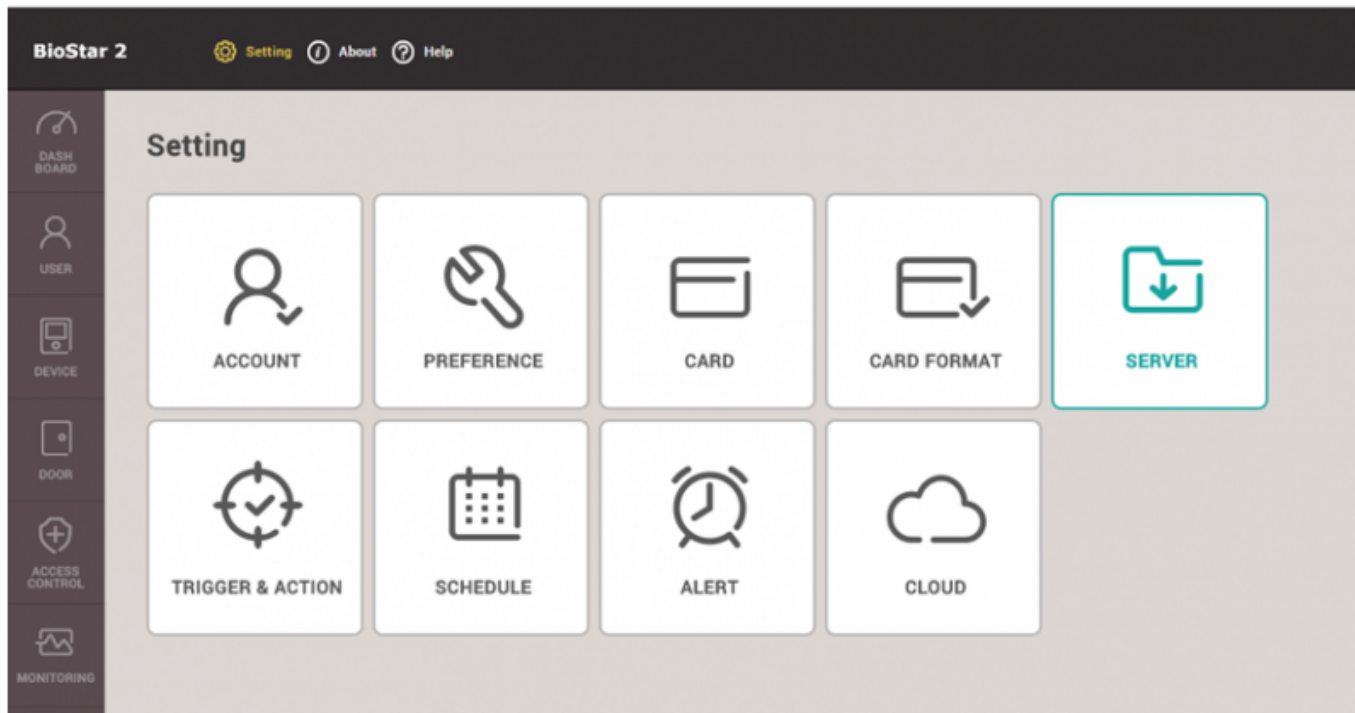

Refer to the [FAQ article](#) for details.

2. What are global zone and local zone?

- Global Zone : TCP/IP based zone configuration (BioStar 2 server is a master of the zone)
- Local Zone : RS485 based zone configuration (Master device is a master of the zone)
- The zone master makes logical decisions and controls functionality

How to activate BioStar 2 License

1. Go to the global setting and click **SERVER**.

2. Check if the server is connected to the Internet. If connected, you can activate via online.
3. Enter the customer site name and activation key and click **Activate**. You can receive activation key from Suprema or your local distributor.