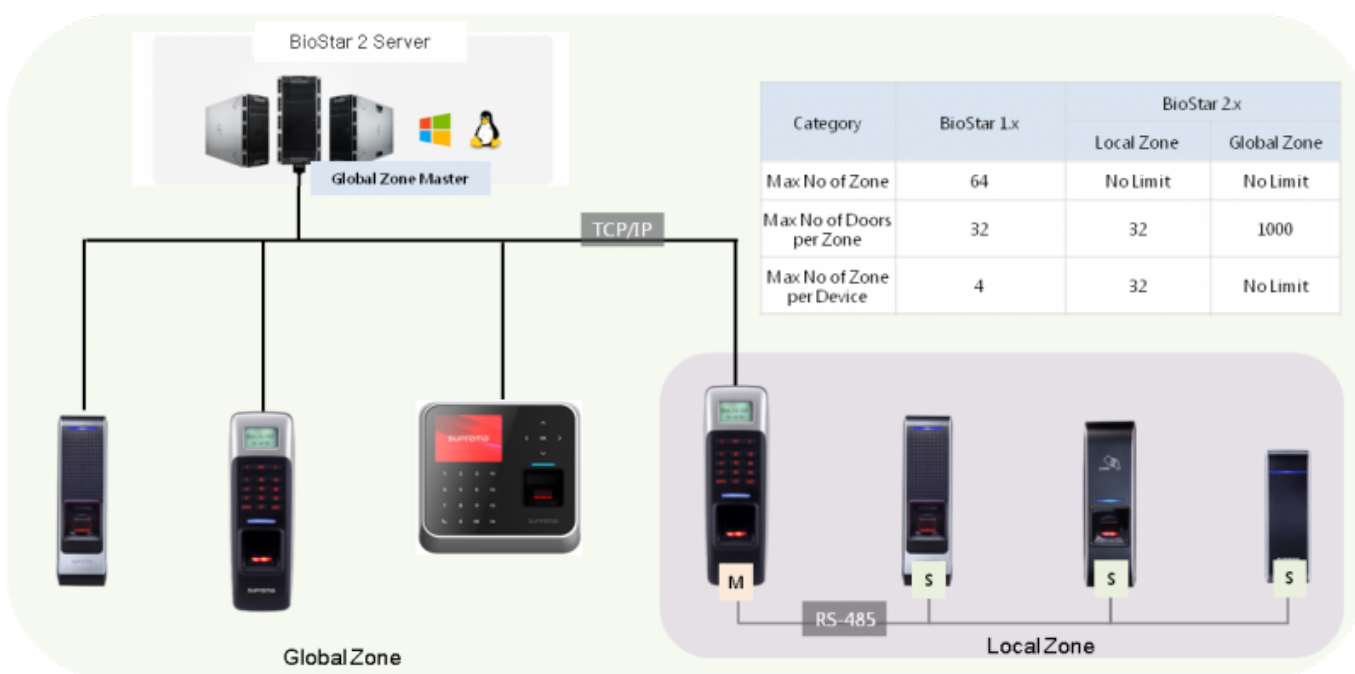

Table of Contents

How to Activate Biostar 2 License	1
Before you activate	1
How to Activate Biostar 2 License	1
Video Demo	4

[System Configuration](#), [BioStar 2](#), [License](#)

How to Activate Biostar 2 License

Before you activate

1. What is supported with BioStar 2's licenses?

Refer to the [FAQ article](#) for details.

2. What are global zone and local zone?

- Global Zone : TCP/IP based zone configuration (BioStar 2 server is a master of the zone)
- Local Zone : RS485 based zone configuration (Master device is a master of the zone)
- The zone master makes logical decisions and controls functionality

How to Activate Biostar 2 License

1. Go to the global setting and click **SERVER**.

2. Check if the server is connected to the Internet. If connected, you can activate via online.

3. Enter the customer site name and activation key and click **Activate**. You can receive activation key from Suprema or your local distributor.

4. If the server is not connected to the Internet, click **Request offline Key** and download offline key request file.

5. Send the offline key request file to Suprema and receive the offline license key in return.