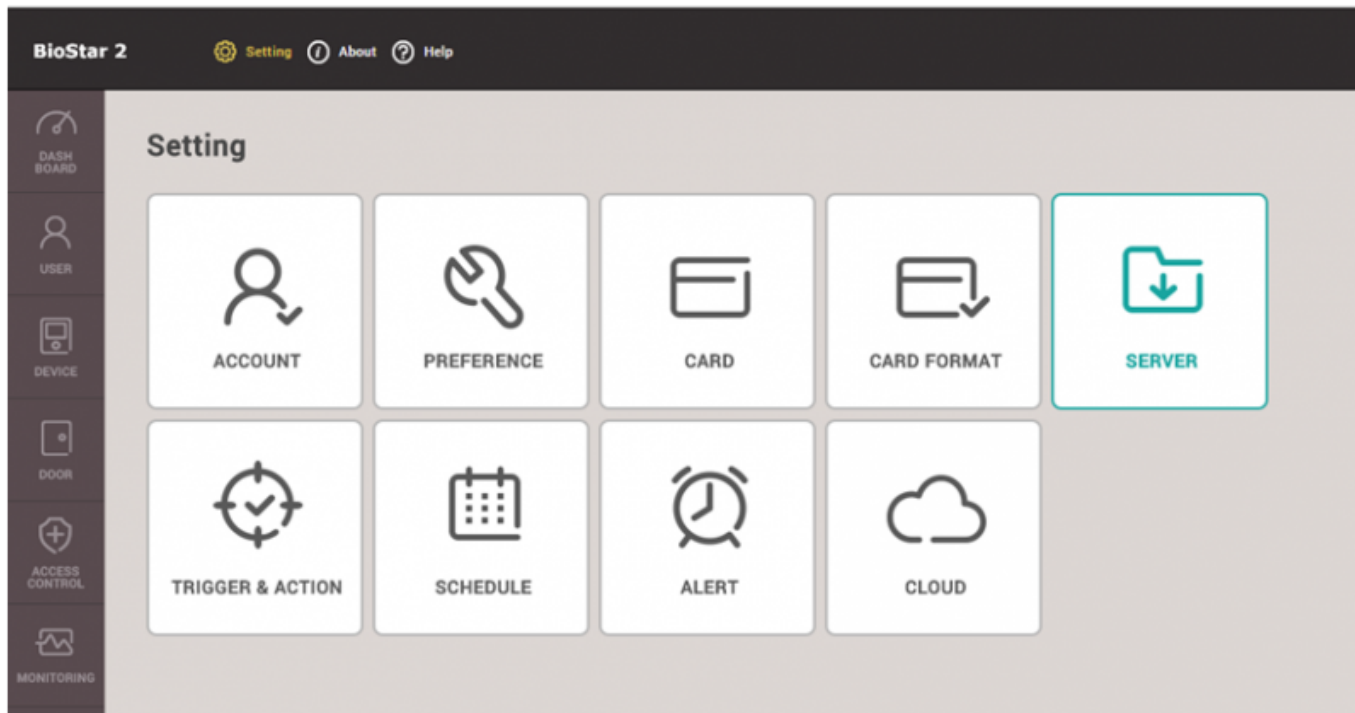

Before you activate

1. What is supported with BioStar 2's licenses?

Refer to the [FAQ article](#) for details.

2. What are global zone and local zone?

- Global Zone : TCP/IP based zone configuration (BioStar 2 server is a master of the zone)
- Local Zone : RS485 based zone configuration (Master device is a master of the zone)
- The zone master makes logical decisions and controls functionality

How to Activate Biostar 2 License

1. Go to the global setting and click **SERVER**.

2. Check if the server is connected to the Internet. If connected, you can activate via online.

3. Enter the customer site name and activation key and click **Activate**. You can receive activation key from Suprema or your local distributor.