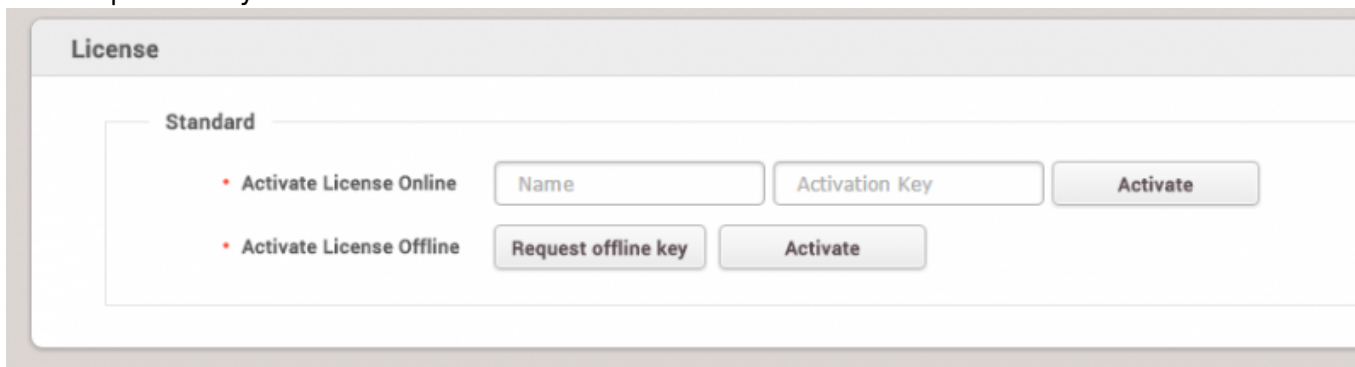

Before you activate

1. What is supported with BioStar 2's licenses?

Refer to the [FAQ article](#) for details.

2. What are global zone and local zone?

- Global Zone : TCP/IP based zone configuration (BioStar 2 server is a master of the zone)
- Local Zone : RS485 based zone configuration (Master device is a master of the zone)
- The zone master makes logical decisions and controls functionality

How to Activate Biostar 2 License

1. Go to the global setting and click **SERVER**.

2. Check if the server is connected to the Internet. If connected, you can activate via online.

3. Enter the customer site name and activation key and click **Activate**. You can receive activation key from Suprema or your local distributor.