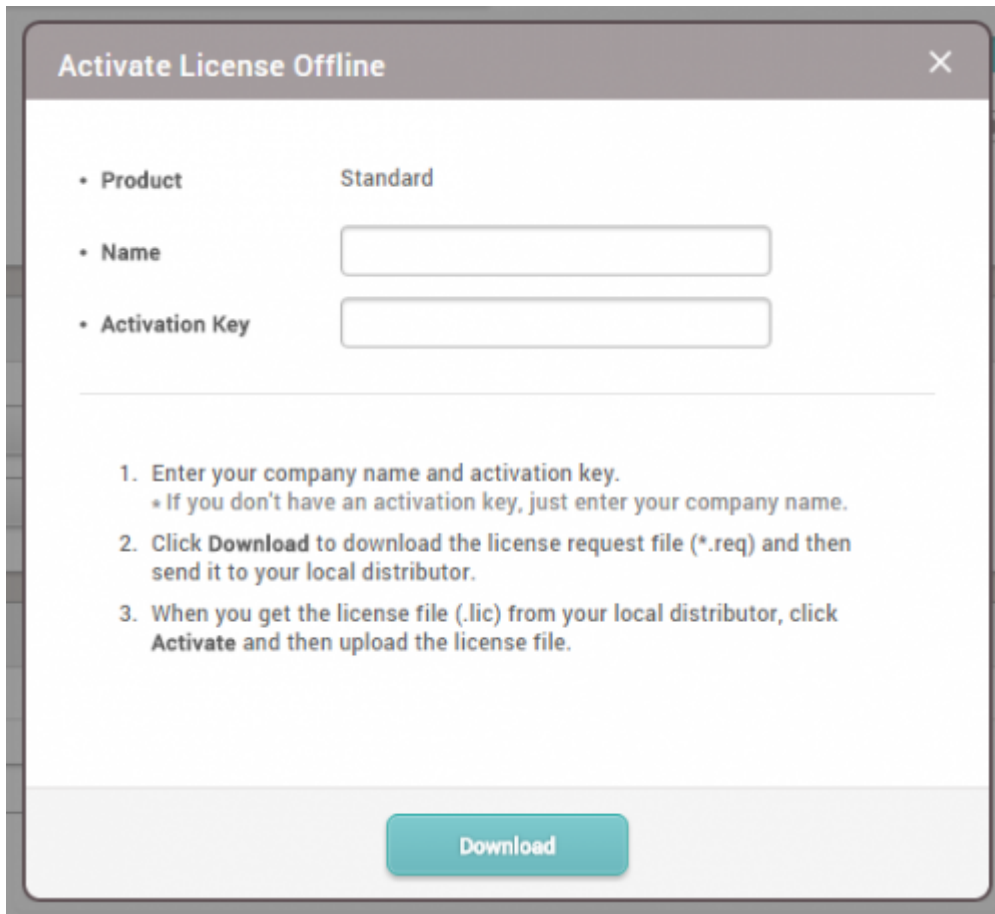

How to Activate Biostar 2 License

1. Go to the global setting and click **SERVER**.

2. Check if the server is connected to the Internet. If connected, you can activate via online.

3. Enter the customer site name and activation key and click **Activate**. You can receive activation key from Suprema or your local distributor.

4. If the server is not connected to the Internet, click **Request offline Key** and download offline key request file.

5. Send the offline key request file to Suprema and receive the offline license key in return.