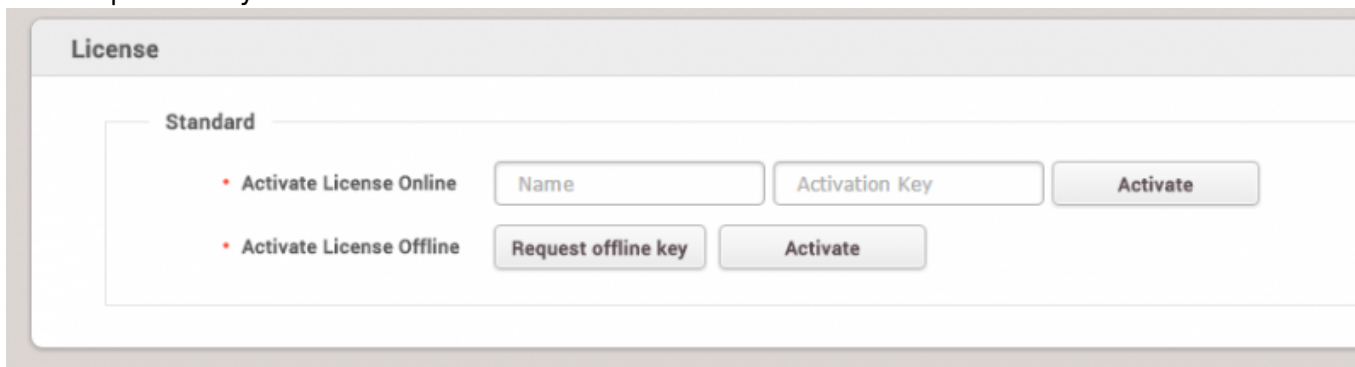

## Before Activating Biostar 2 License

1. What is supported with BioStar 2's licenses?

Refer to the [FAQ article](#) for details.

2. What are global zone and local zone?

- Global Zone : TCP/IP based zone configuration (BioStar 2 server is a master of the zone)
- Local Zone : RS485 based zone configuration (Master device is a master of the zone)
- The zone master makes logical decisions and controls functionality

## How to Activate Biostar 2 License

1. Go to the global setting and click **SERVER**.

2. Check if the server is connected to the Internet. If connected, you can activate via online.

3. Enter the customer site name and activation key and click **Activate**. You can receive activation key from Suprema or your local distributor.