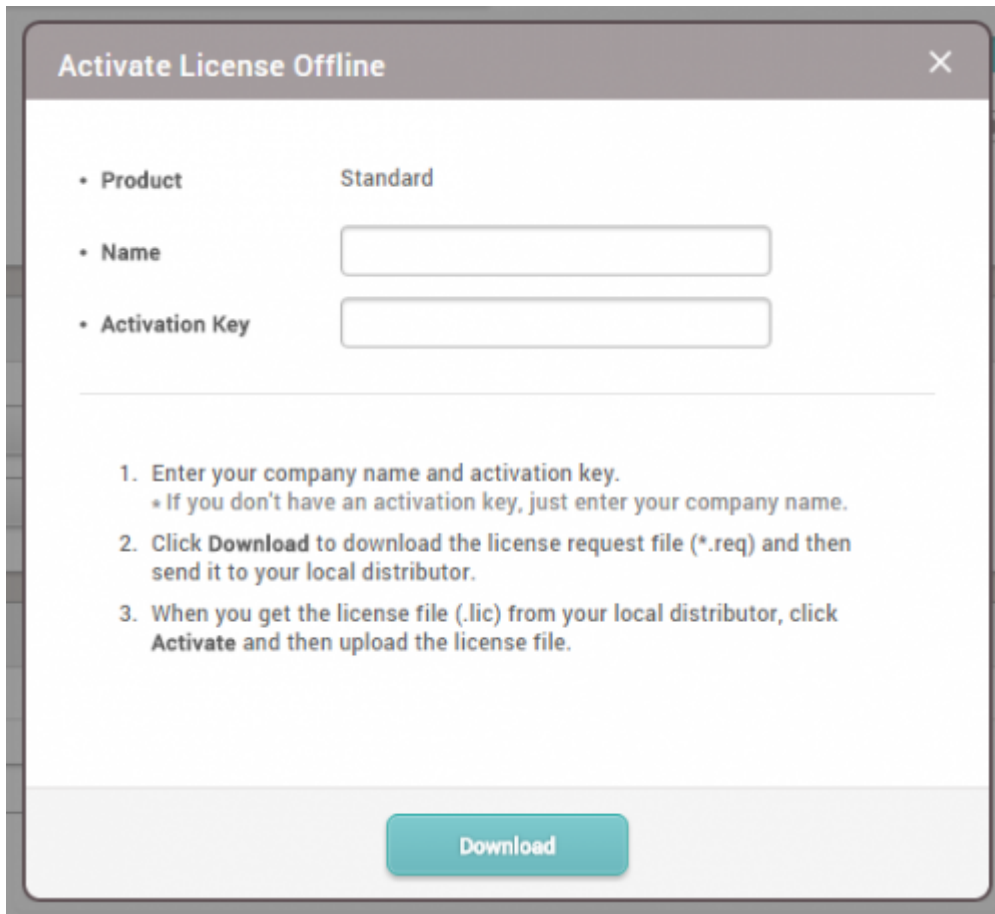

## Before Activating Biostar 2 License

1. What is supported with BioStar 2's licenses?

Refer to the [FAQ article](#) for details.

2. What are global zone and local zone?

- Global Zone : TCP/IP based zone configuration (BioStar 2 server is a master of the zone)
- Local Zone : RS485 based zone configuration (Master device is a master of the zone)
- The zone master makes logical decisions and controls functionality

## How to Activate Biostar 2 License

1. Go to the global setting and click **SERVER**.

2. Check if the server is connected to the Internet. If connected, you can activate via online.

3. Enter the customer site name and activation key and click **Activate**. You can receive activation key from Suprema or your local distributor.

4. If the server is not connected to the Internet, click **Request offline Key** and download offline key request file.

5. Send the offline key request file to Suprema and receive the offline license key in return.