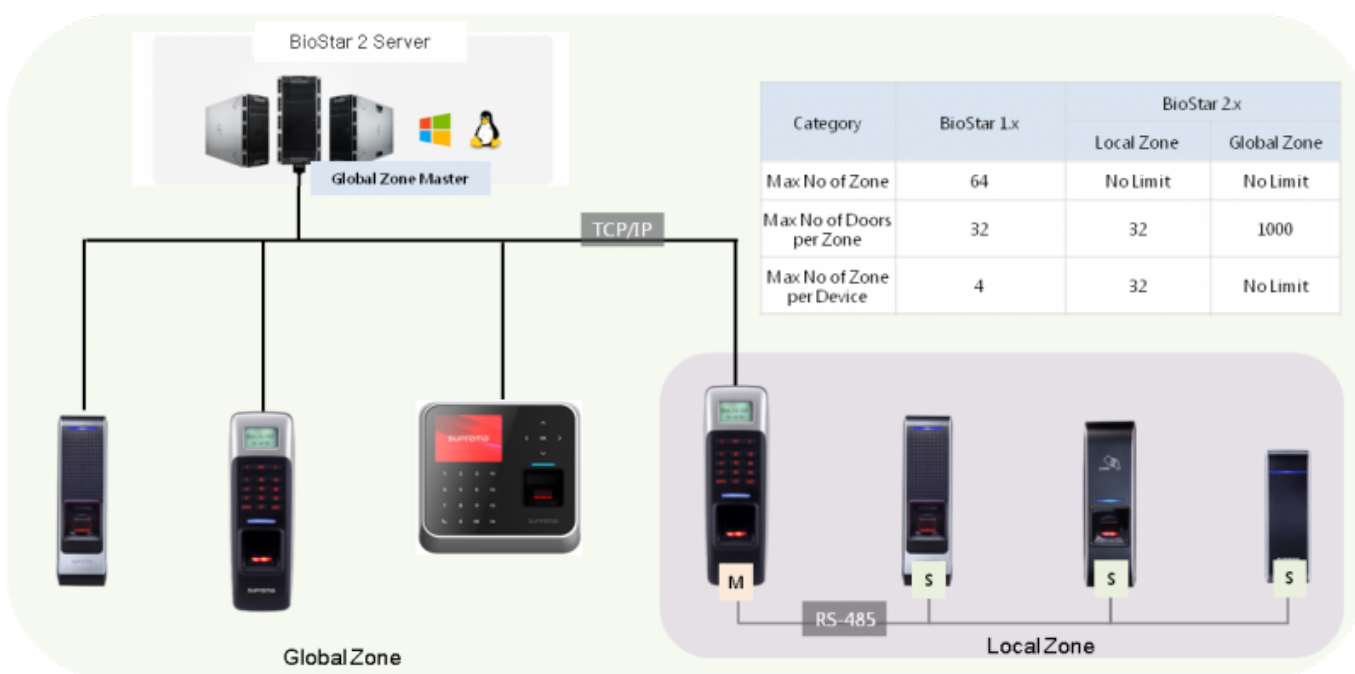

# How to Activate Biostar 2 License

## Before Activating Biostar 2 License

1. What is supported with BioStar 2's licenses?

Refer to the [FAQ article](#) for details.

2. What are global zone and local zone?

- Global Zone : TCP/IP based zone configuration (BioStar 2 server is a master of the zone)
- Local Zone : RS485 based zone configuration (Master device is a master of the zone)
- The zone master makes logical decisions and controls functionality

## How to Activate Biostar 2 License

1. Go to the global setting and click **SERVER**.

2. Check if the server is connected to the Internet. If connected, you can activate via online.

3. Enter the customer site name and activation key and click **Activate**. You can receive activation key from Suprema or your local distributor.

4. If the server is not connected to the Internet, click **Request offline Key** and download offline key request file.

5. Send the offline key request file to Suprema and receive the offline license key in return.