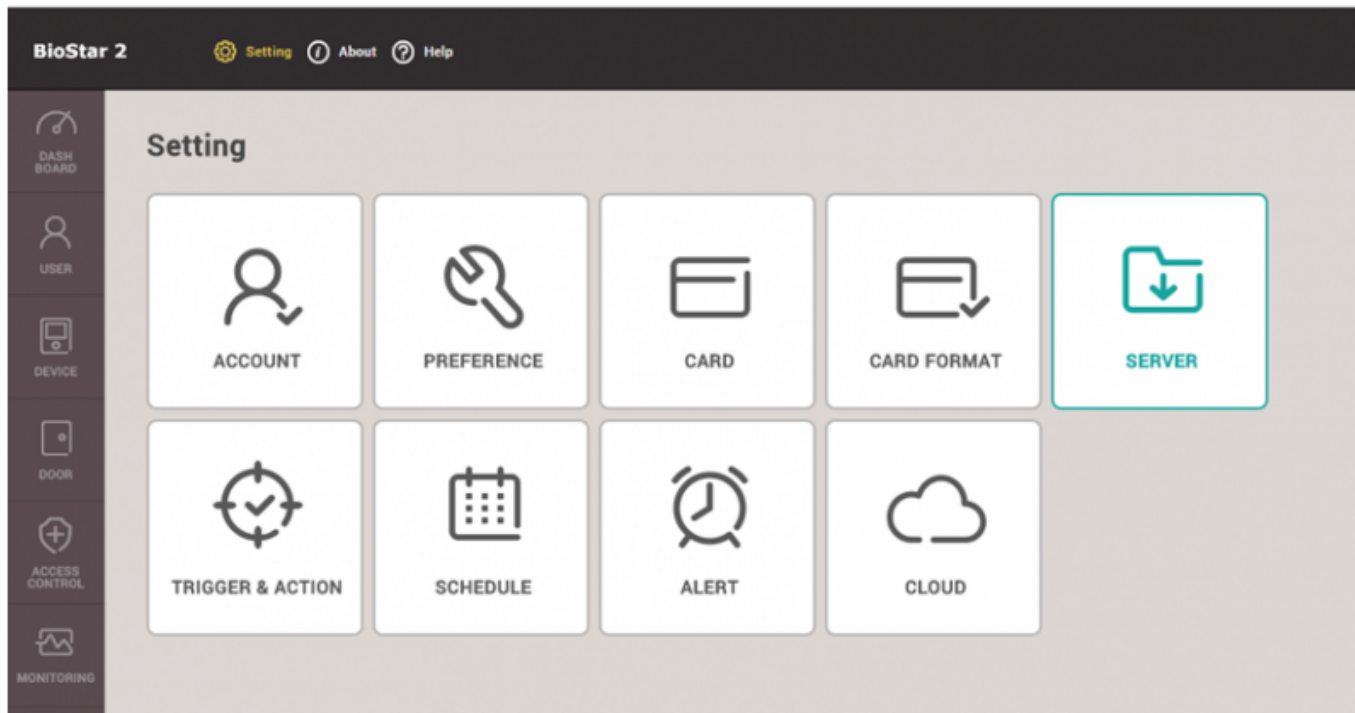

2. Check if the server is connected to the Internet. If connected, you can activate via online.

3. Enter the customer site name and activation key and click **Activate**. You can receive activation key from Suprema or your local distributor.

4. If the server is not connected to the Internet, click **Request offline Key** and download offline key request file.