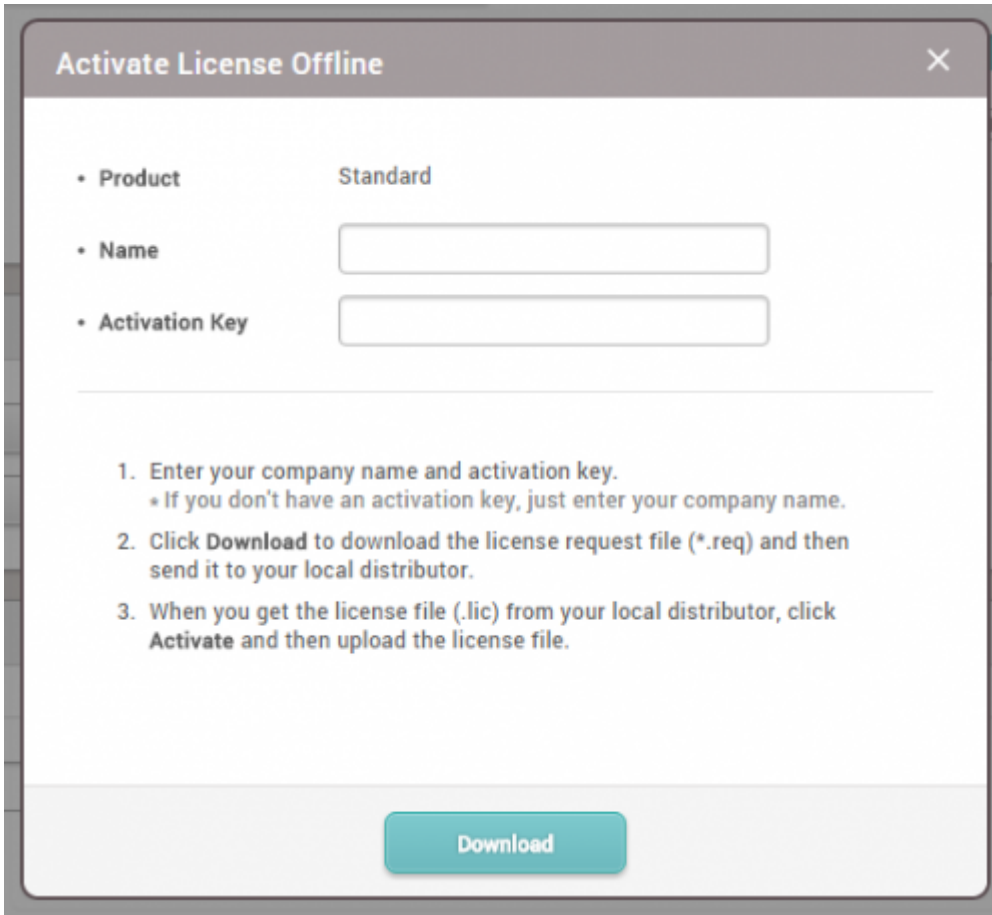

### How to Activate License for Biostar 2 Version 2.8.16 and Lower

1. Go to the global setting and click **SERVER**.

2. Check if the server is connected to the Internet. If connected, you can activate via online.

3. Enter the customer site name and activation key and click **Activate**. You can receive activation key from Suprema or your local distributor.

4. If the server is not connected to the Internet, click **Request offline Key** and download offline key request file.