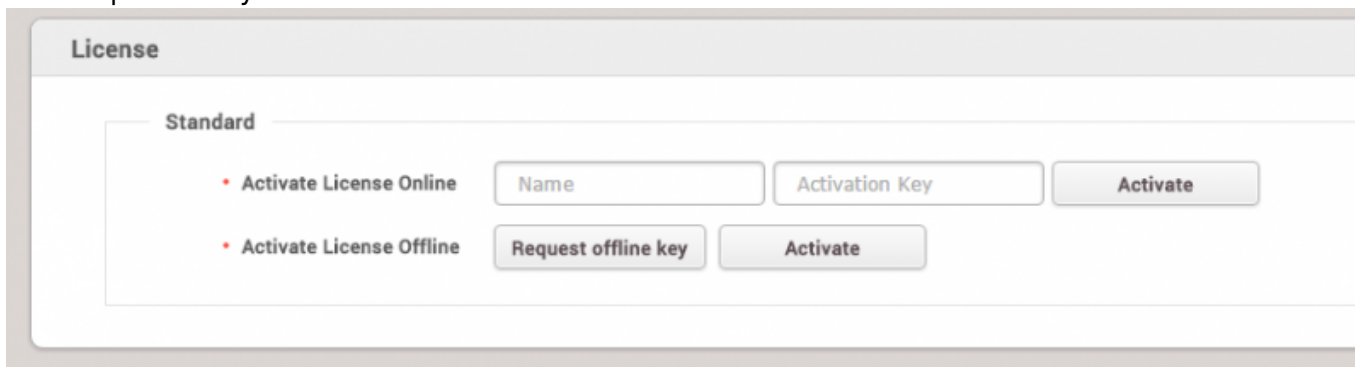

2. Check if the server is connected to the Internet. If connected, you can activate via online.

3. Enter the customer site name and activation key and click **Activate**. You can receive activation key from Suprema or your local distributor.