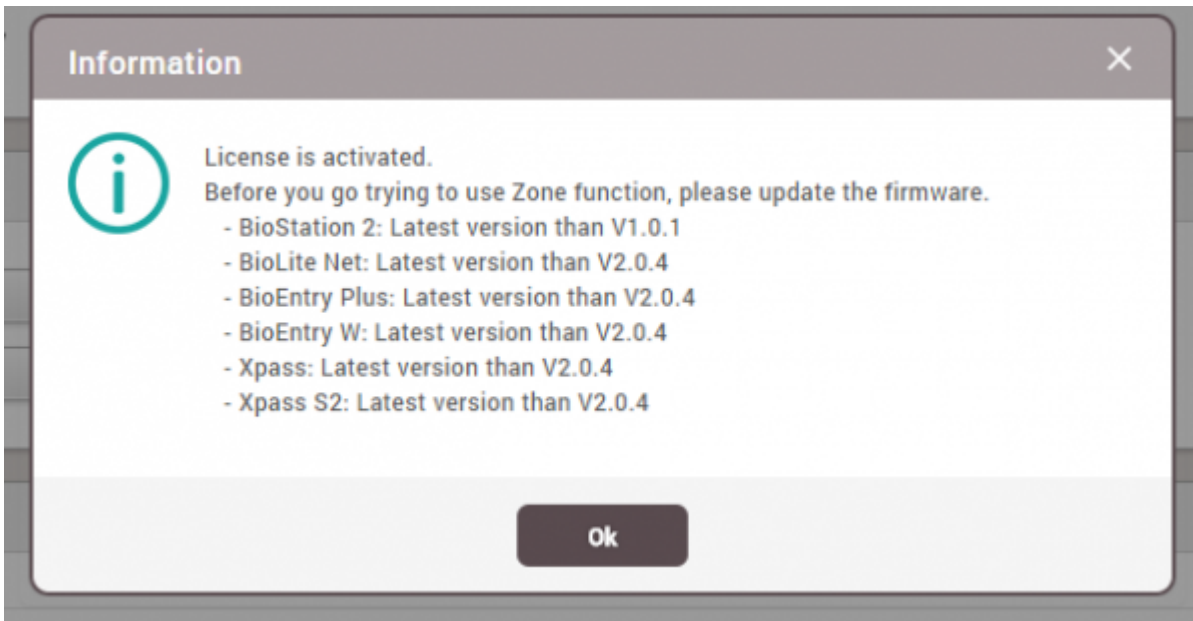

7. Activated license status can be checked from the Server setting and **About**.