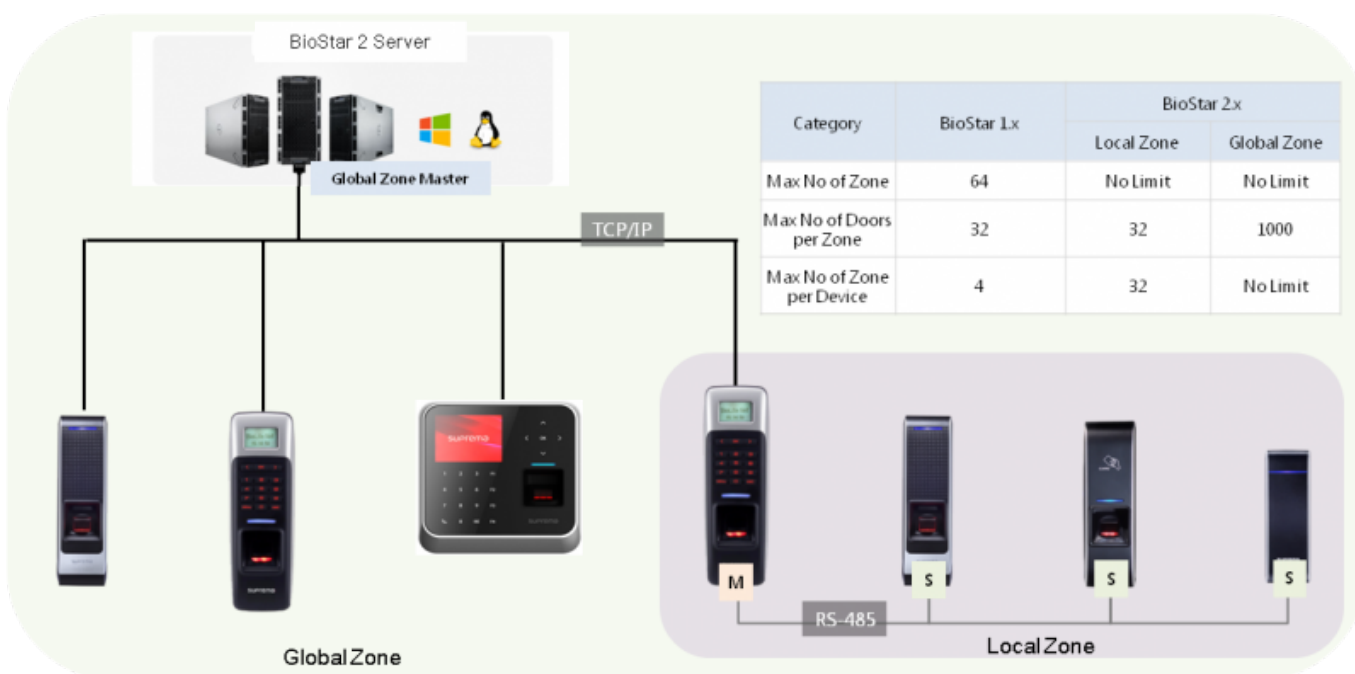

[System Configuration](#), [BioStar 2](#), [License](#)

## How to Activate Biostar 2 License

### Before Activating Biostar 2 License

1. What is supported with BioStar 2's licenses?

Refer to the [FAQ article](#) for details.

2. What are global zone and local zone?

- Global Zone : TCP/IP based zone configuration (BioStar 2 server is a master of the zone)
- Local Zone : RS485 based zone configuration (Master device is a master of the zone)
- The zone master makes logical decisions and controls functionality