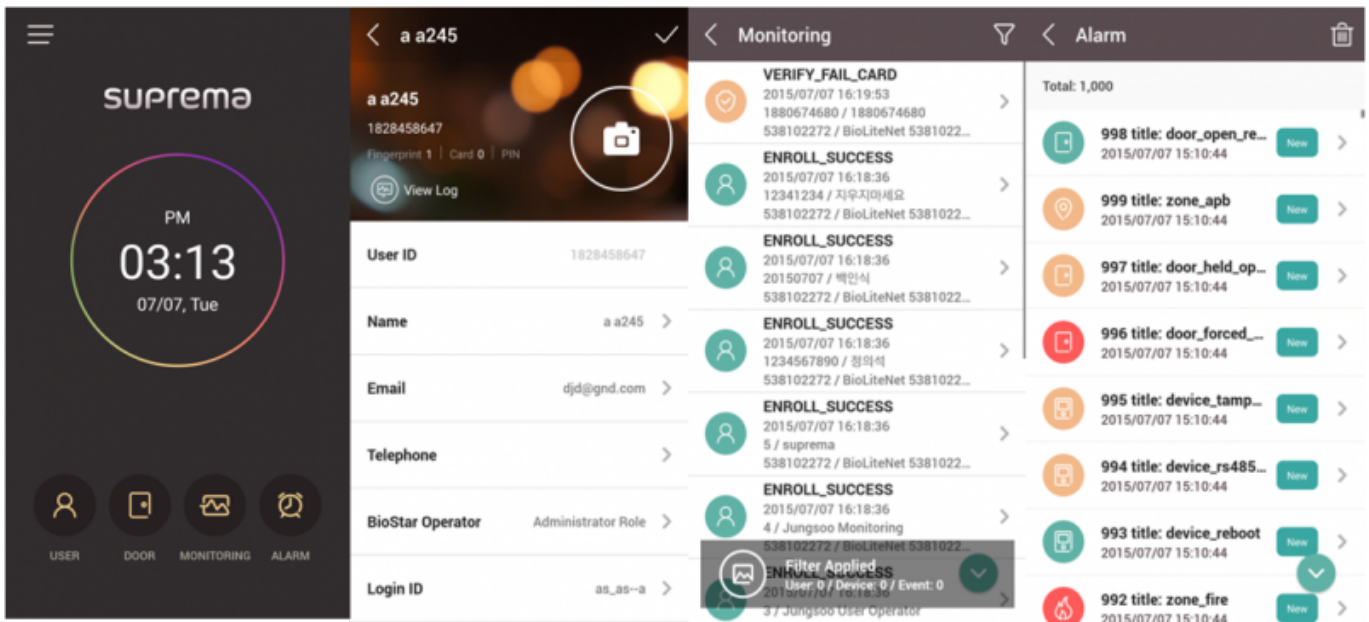

Table of Contents

What is BioStar 2 Mobile?	1
BioStar 2 Mobile App	1
BioStar 2 Mobile System Flow	1

Fundamental Course, BioStar 2, API

What is BioStar 2 Mobile?

BioStar 2 Mobile App

BioStar 2 supports its mobile app for both Android and iOS(you can find from the both app market by searching BioStar 2). With this app, users can access to their local BioStar 2 server anywhere anytime, and can do the basic admin level of system management without having to use a desktop PC or a laptop. Also, this is quite effective when you control a device without a LCD display and menu buttons. For example, when you need to enroll a new user or block a certain user, originally it's necessary to go to your workstation or company's admin desk which is physically located in a difference place most of the time. But, with the mobile app, you can simply check and guide an user enrollment not only to a device near to you and but to synchronize to all the connected devices without going through your local BioStar 2 server.

Features of BioStar 2 Mobile App:

- User management
- Door management
- Monitoring
- Alarm Event

Note that BioStar 2 Mobile is supported from BioStar 2 2.1v.

BioStar 2 Mobile System Flow

In order to use BioStar 2 Mobile App, it is required to make your local BioStar 2 server connected to the Internet and register your BioStar 2 server to BioStar 2 Cloud. Then, the local server can have an unique sub-domain which becomes an unique ID for your local server, and users can access to the