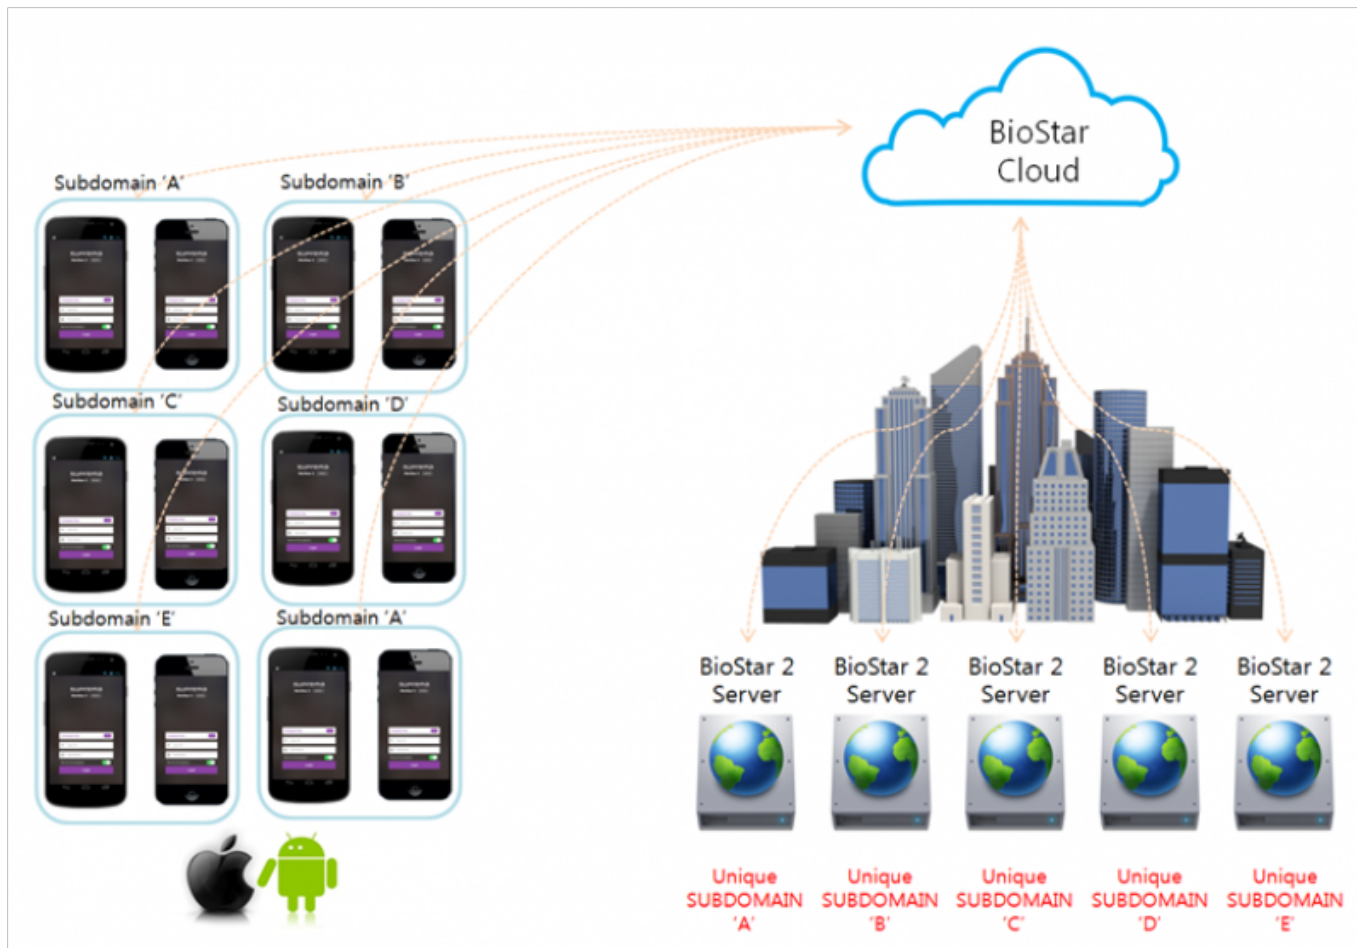

Table of Contents

What is BioStar 2 Mobile?	1
BioStar 2 Mobile App	1
BioStar 2 Mobile System Flow	1

Fundamental Course, BioStar 2, API

What is BioStar 2 Mobile?

BioStar 2 Mobile App

BioStar 2 supports its mobile app for both Android and iOS(you can find from the both app market by searching BioStar 2). With this app, users can access to their local BioStar 2 server anywhere anytime, and can do the basic admin level of system management without having to use a desktop PC or a laptop. Also, this is quite effective when you control a device without a LCD display and menu buttons. For example, when you need to enroll a new user or block a certain user, originally it's necessary to go to your workstation or company's admin desk which is physically located in a difference place most of the time. But, with the mobile app, you can simply check and guide an user enrollment not only to a device near to you and but to synchronize to all the connected devices without going through your local BioStar 2 server.

Features of BioStar 2 Mobile App:

- User management
- Door management
- Monitoring
- Alarm Event

Note that BioStar 2 Mobile is supported from BioStar 2 2.1v.

BioStar 2 Mobile System Flow

In order to use BioStar 2 Mobile App, it is required to make your local BioStar 2 server connected to the Internet and register your BioStar 2 server to BioStar 2 Cloud. Then, the local server can have an unique sub-domain which becomes an unique ID for your local server, and users can access to the

local server with this unique sub-domain name.

BioStar 2 Cloud is designed to work as a communication mediator, including BioStar 2 Web API. There is no BioStar 2 server in the cloud for such as SAAS(Software-as-a-Service) or cloud access control system. In other words, BioStar 2 Cloud is more about a gateway to your local BioStar 2 server to be accessible from anywhere anytime.