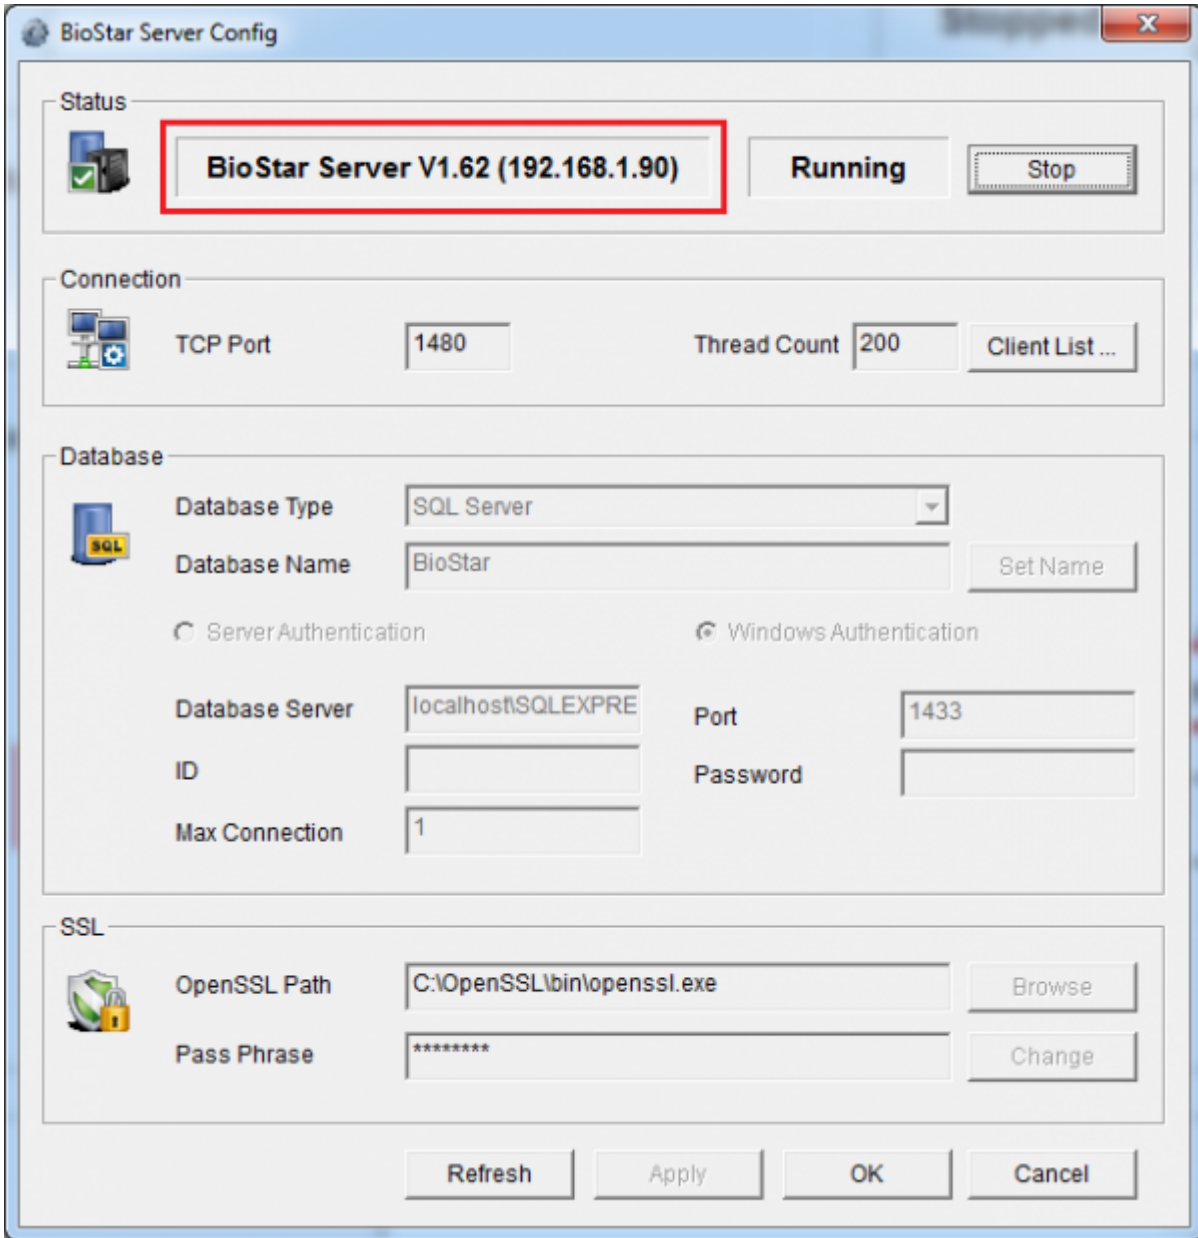

BioStar Server Config

Status

 **Stopped**

Connection

 TCP Port Thread Count

Database

 Database Type

Database Name

Server Authentication **Windows Authentication**

ID Password

Max Connection

SSL

 OpenSSL Path

Pass Phrase

4. BioStar 1

5. , BioStar 1