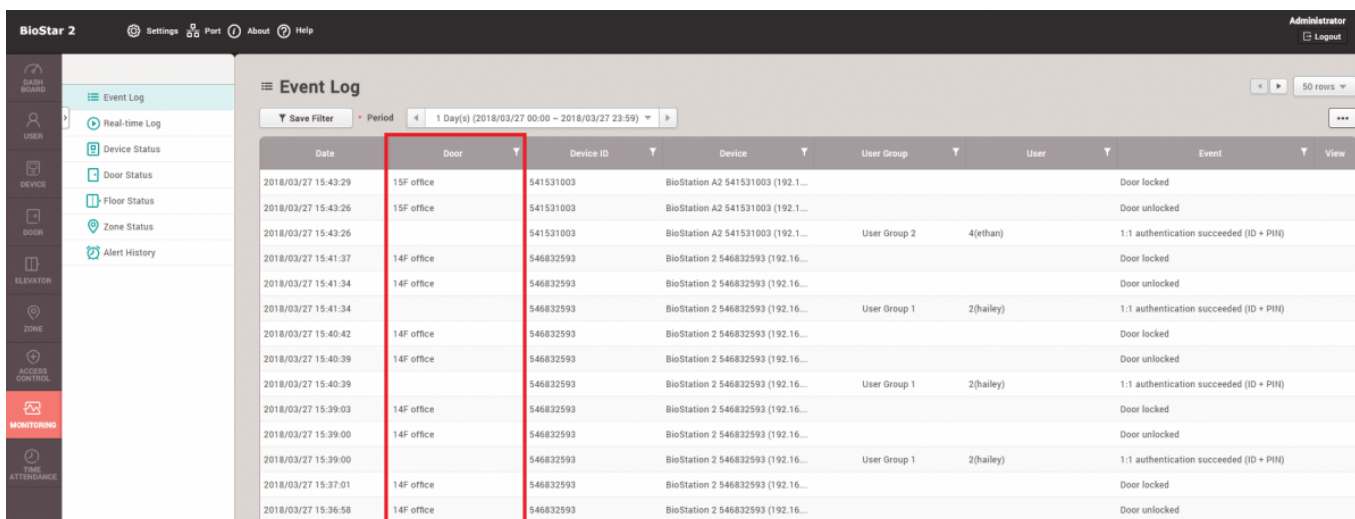

..... 1

BioStar 2.6 (Event Log)

From: <https://kb.supremainc.com/knowledge/> -

Permanent link: https://kb.supremainc.com/knowledge/doku.php?id=ko:door_field_displayed_in_the_event_log

Last update: 2018/07/19 14:20