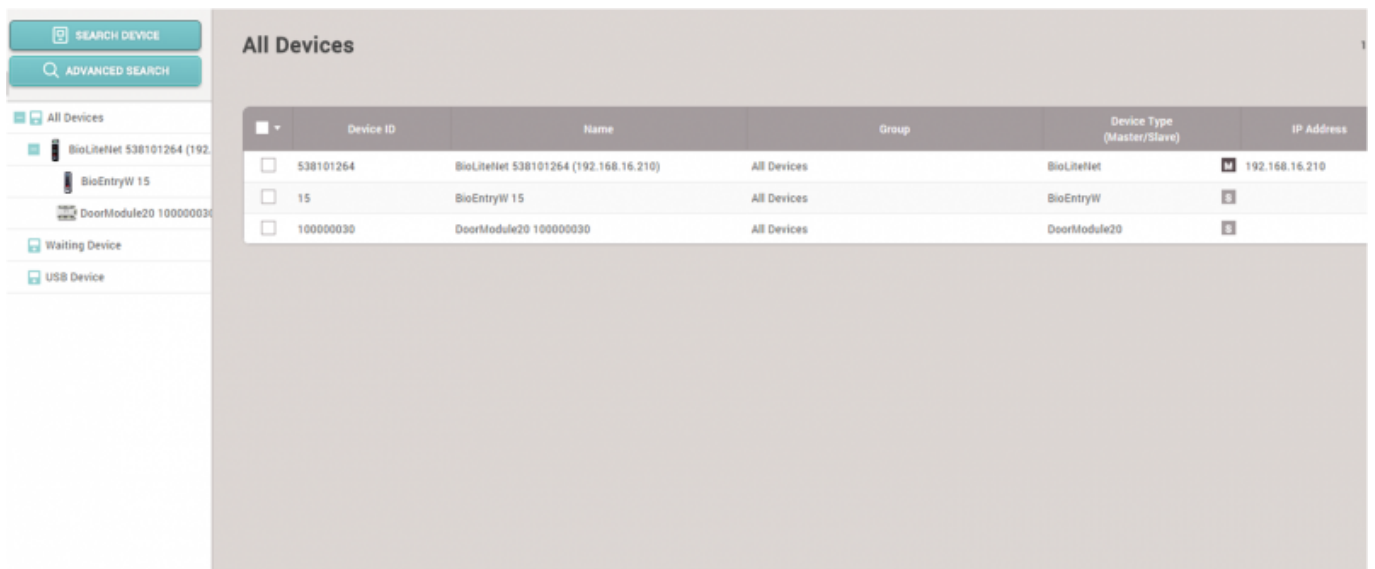

2. 가

BioStar 2 RS-485

3.

가

8

31

[devices.mp4](#)

From:
<https://kb.supremainc.com/knowledge/> -