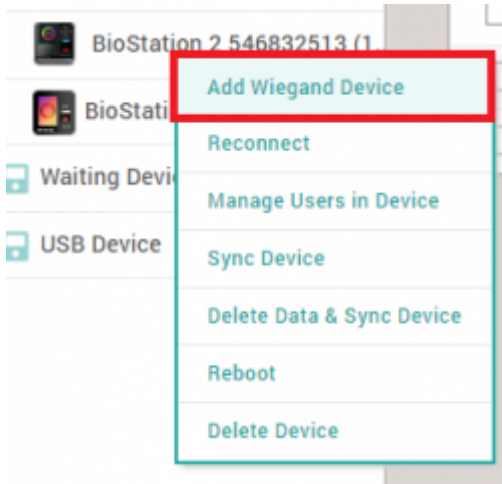

Wiegand .

From:

<https://kb.supremainc.com/knowledge/> -

Permanent link:

<https://kb.supremainc.com/knowledge/doku.php?id=ko:how_to_configure_d2_keypad>

Last update: **2018/08/08 15:31**