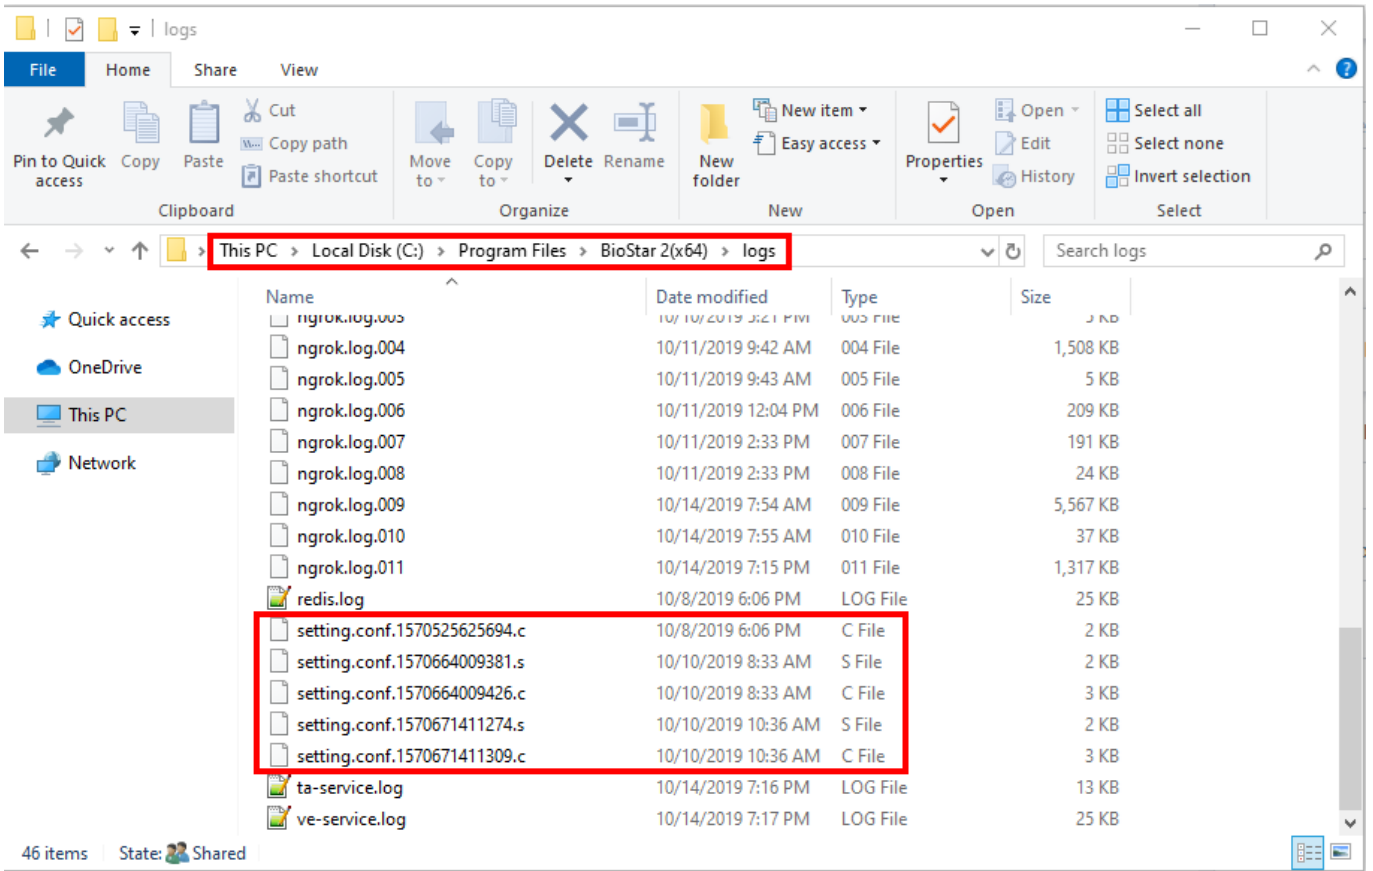

'setting.conf'

..... 1

'setting.conf'

settings.conf BioStar 2 setting.conf BioStar 2

BioStar 2.7.10 setting.conf setting.conf

setting.conf C:\Program Files\BioStar 2(x64)\logs

setting.conf

가

- : 'setting.conf.[timestamp].c' 'setting.conf.[timestamp].s'
- : 'setting.conf.[timestamp].err' (setting.conf)

BioStar 2

“setting.conf”가

BioStar2

“setting.conf”

가 timestamp

From:

<https://kb.supremainc.com/knowledge/> -