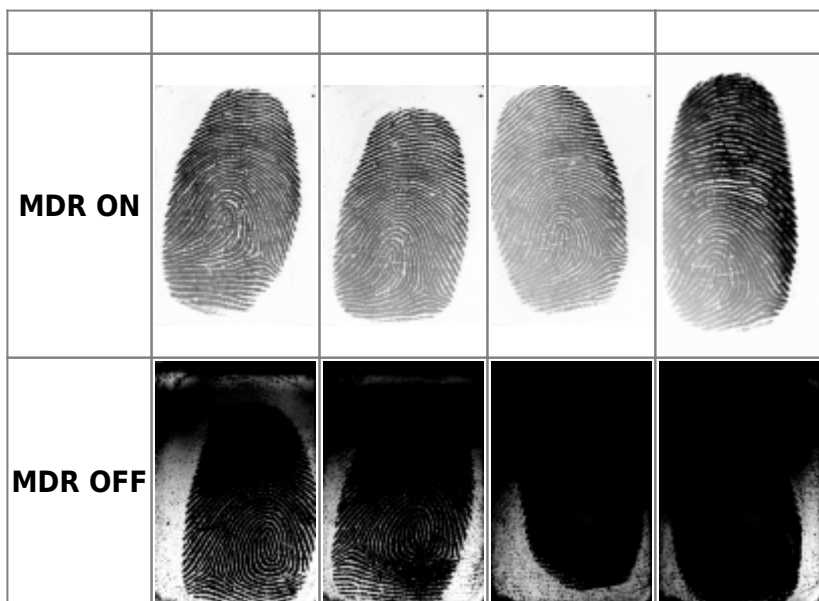

100000 Lux -

From:
<https://kb.supremainc.com/knowledge/> -

Permanent link:
<https://kb.supremainc.com/knowledge/doku.php?id=ko:tc_technology_multi_dynamic_range_technology>

Last update: **2016/09/26 10:15**