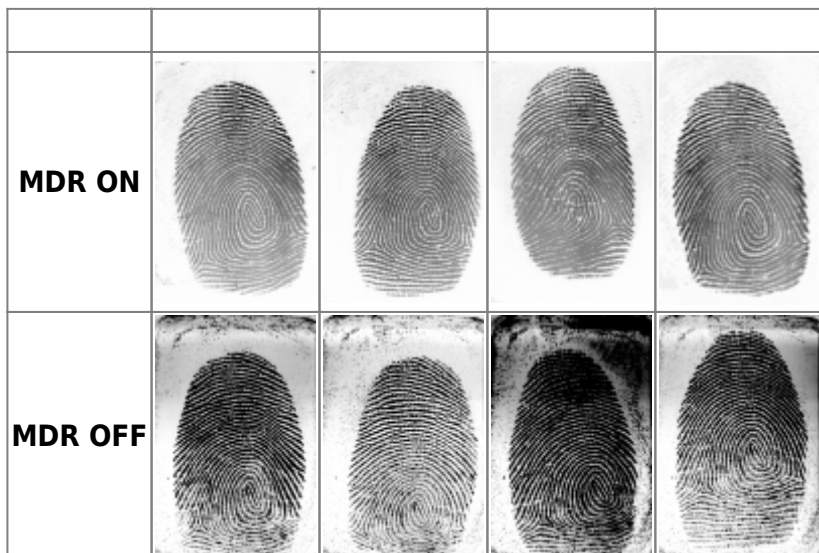

20,000 Lux -