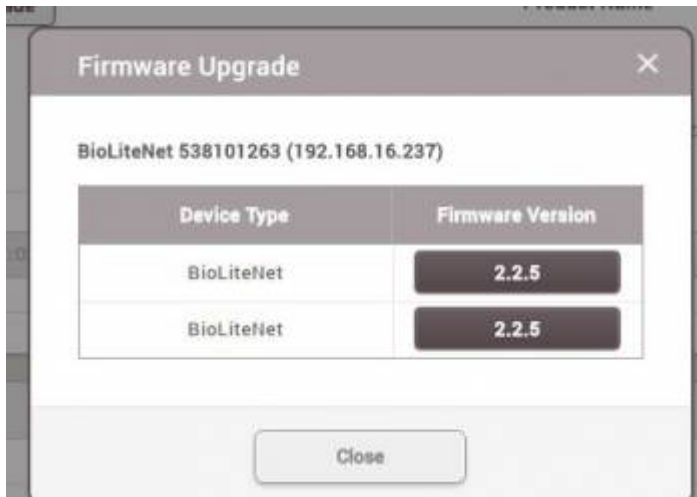

- BioStar 2

From:
<http://kb.supremainc.com/knowledge/> - **Knowledge Center**

Permanent link:
<http://kb.supremainc.com/knowledge/doku.php?id=ko:2xfaq_how_to_upgrade_device_firmware_in_biostar_2>

Last update: **2016/10/05 14:23**