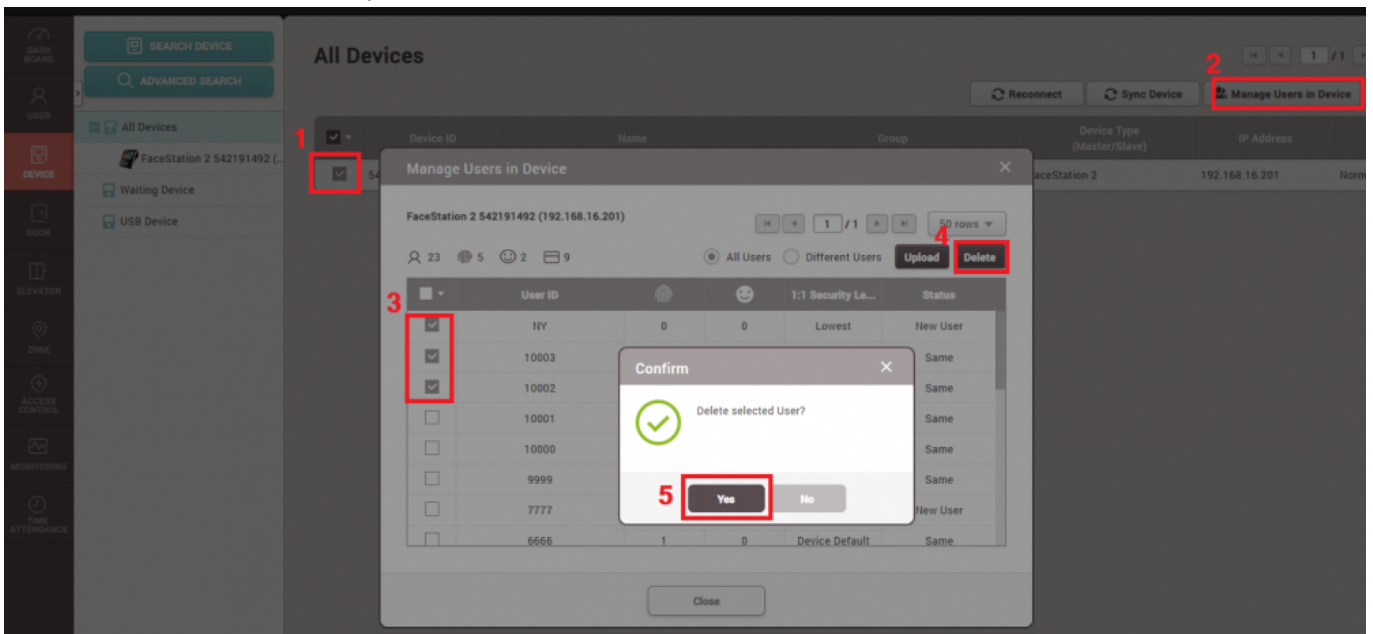

BioStar 2

BioStar 2.7.1

가 BioStar 2.7.1

- BioStation 2: 1.7.0
- BioStation A2: 1.6.0
- BioStation L2: 1.4.0
- BioEntry W2: 1.3.0
- FaceStation 2: 1.2.0
- CoreStation: 1.2.0
- BioEntry P2: 1.2.0
- BioEntry R2: 1.2.0
- BioLite N2: 1.1.0
- XPass D2: 1.1.0
- OM-120: 1.1.0
- Secure I/O 2: 1.2.4
- DM-20: 1.1.4

가

From:
<http://kb.supremainc.com/knowledge/> -

Permanent link:
<http://kb.supremainc.com/knowledge/doku.php?id=ko:how_to_delete_users_in_device_through_biostar_2>

Last update: **2019/05/13 17:45**