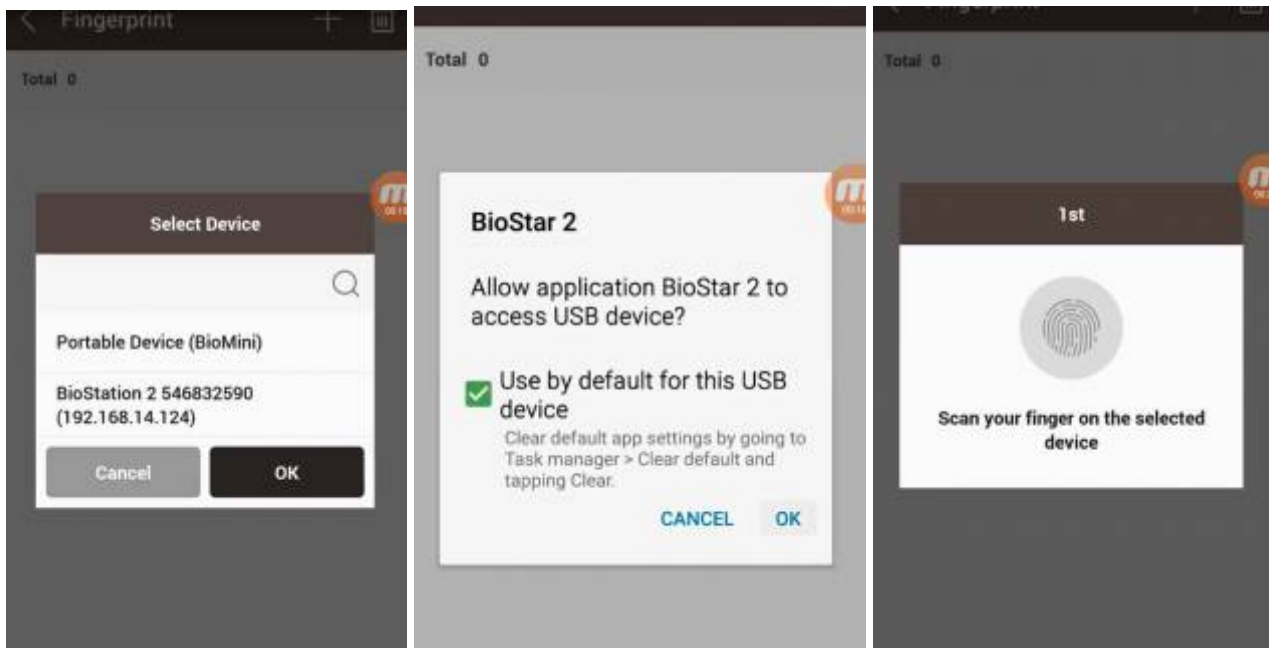

- BioMini BioMini Plus 2
- BioMini SFU400 (OC2)
- BioMini Plus SFU-500 (OH)

BioMini 가 (OK) BioMini가

[biomini_enroll_demo.mp4](#)

From: <http://kb.supremainc.com/knowledge/> - Knowledge Center

Permanent link: http://kb.supremainc.com/knowledge/doku.php?id=ko:how_to_enroll_fingerprints_through_biomini_via_mobile_app