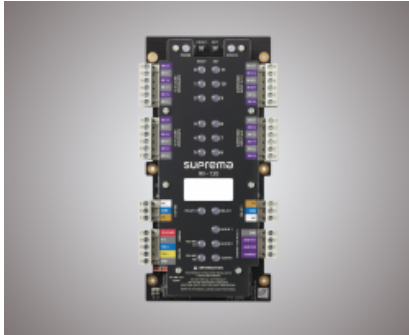

[Download](#)

CoreStation

Suprema CoreStation is an intelligent door controller which provides the advantages of a biometric-enabled security over a centralized access control systems. Designed up to enterprise-level systems, the CoreStation handles up to

[Download](#)

Peripherals

Door Interface Door Module Input Module Output Module Secure Module

Door Interface (DI-24)

Door Interface is a powerful 2-door, 4-reader interface designed for reliable access control—even offline. It connects easily to CoreStation Series, enabling streamlined RS-485 communication and scalable door control with minimal wiring.

[Download](#)

Door Module (DM-20)

Door Module provides secure door control of up to four doors via encrypted communication and also contains two Wiegand reader interfaces for use with 3rd party readers. A wide variety of I/O interfaces allows Door Module to be a part of diverse system configurations.

[Download](#)

Input Module (IM-120)

Input Module is a multiple input extension module which can control up to 12 supervised inputs, 2 AUX, 1 temper switch and 2 relays. A total of 31 units can be connected to a master device via an RS485 daisy chain. It allows the use of inputs for interfacing with sensors or door contacts etc., as well as providing a simple 'dry contact' interface for other systems.