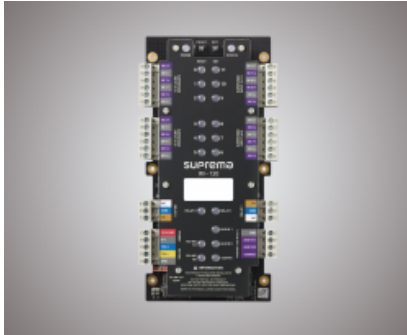

[Download](#)

CoreStation

Suprema CoreStation is an intelligent door controller which provides the advantages of a biometric-enabled security over a centralized access control systems. Designed up to enterprise-level systems, the CoreStation handles up to

[Download](#)

Peripherals

Door Interface Door Module Input Module Output Module Secure Module

Door Interface (DI-24)

Door Interface is a powerful 2-door, 4-reader interface designed for reliable access control—even offline. It connects easily to CoreStation Series, enabling streamlined RS-485 communication and scalable door control with minimal wiring.

[Download](#)

Door Module (DM-20)

Door Module provides secure door control of up to four doors via encrypted communication and also contains two Wiegand reader interfaces for use with 3rd party readers. A wide variety of I/O interfaces allows Door Module to be a part of diverse system configurations.

[Download](#)

Input Module (IM-120)

Input Module is a multiple input extension module which can control up to 12 supervised inputs, 2 AUX, 1 temper switch and 2 relays. A total of 31 units can be connected to a master device via an RS485 daisy chain. It allows the use of inputs for interfacing with sensors or door contacts etc., as well as providing a simple 'dry contact' interface for other systems.