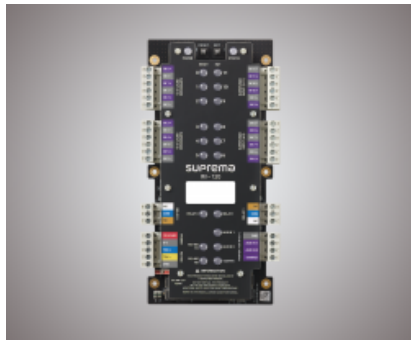

[Download](#)

CoreStation

Suprema CoreStation is an intelligent door controller which provides the advantages of a biometric-enabled security over a centralized access control systems. Designed up to enterprise-level systems, the CoreStation handles up to

[Download](#)

Peripherals

Door Interface Door Module Input Module Output Module Secure Module

Door Interface (DI-24)

Door Interface is a powerful 2-door, 4-reader interface designed for reliable access control—even offline. It connects easily to CoreStation Series, enabling streamlined RS-485 communication and scalable door control with minimal wiring.

[Download](#)

Door Module (DM-20)

Door Module provides secure door control of up to four doors via encrypted communication and also contains two Wiegand reader interfaces for use with 3rd party readers. A wide variety of I/O interfaces allows Door Module to be a part of diverse system configurations.

[Download](#)

Input Module (IM-120)

Input Module is a multiple input extension module which can control up to 12 supervised inputs, 2 AUX, 1 temper switch and 2 relays. A total of 31 units can be connected to a master device via an RS485 daisy chain. It allows the use of inputs for interfacing with sensors or door contacts etc., as