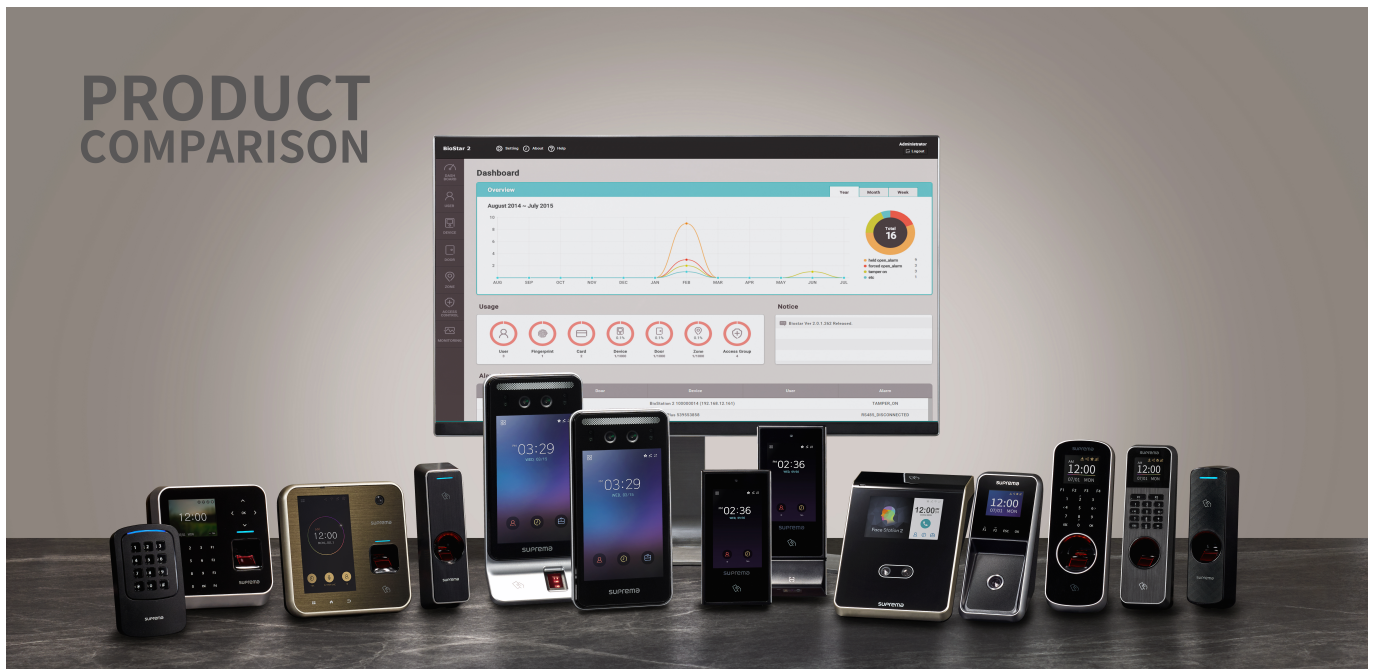

# Table of Contents

Suprema's products are available in four categories: Fingerprint device, Face Recognition device, RFID device, and Fingerprint & RFID reader. Consult the list of features and capabilities for each device to find out which device is best for you.