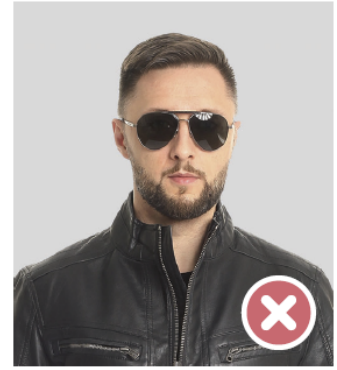

Table of Contents

Guideline for Face Authentication 1

Face Authentication, FaceStation F2

Guideline for Face Authentication

- To download the guide in PDF document, please click here. ([Download](#))

- * Be facing forward and looking straight at the camera.
- * Keep your eyes open.

Stand at a distance of 90-100 cm from the device.

Recommended

Off-centered

Covering your forehead or eyebrows

Wearing sunglasses

Wearing a hat

Standing at an angle

Wearing a mask covering your nose up to the nose bridge