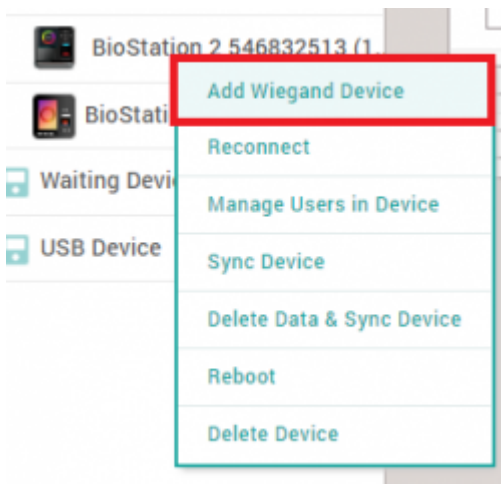

Wiegand Reader .

From:
<http://kb.supremainc.com/knowledge/> -

Permanent link:
<http://kb.supremainc.com/knowledge/doku.php?id=ko:how_to_configure_xpass_d2>

Last update: **2018/07/10 15:23**