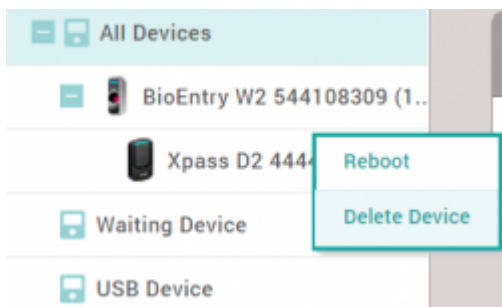

Wiegand Reader

(Wiegand). , Wiegand Reader

1. BioStar 2 (Delete Device)