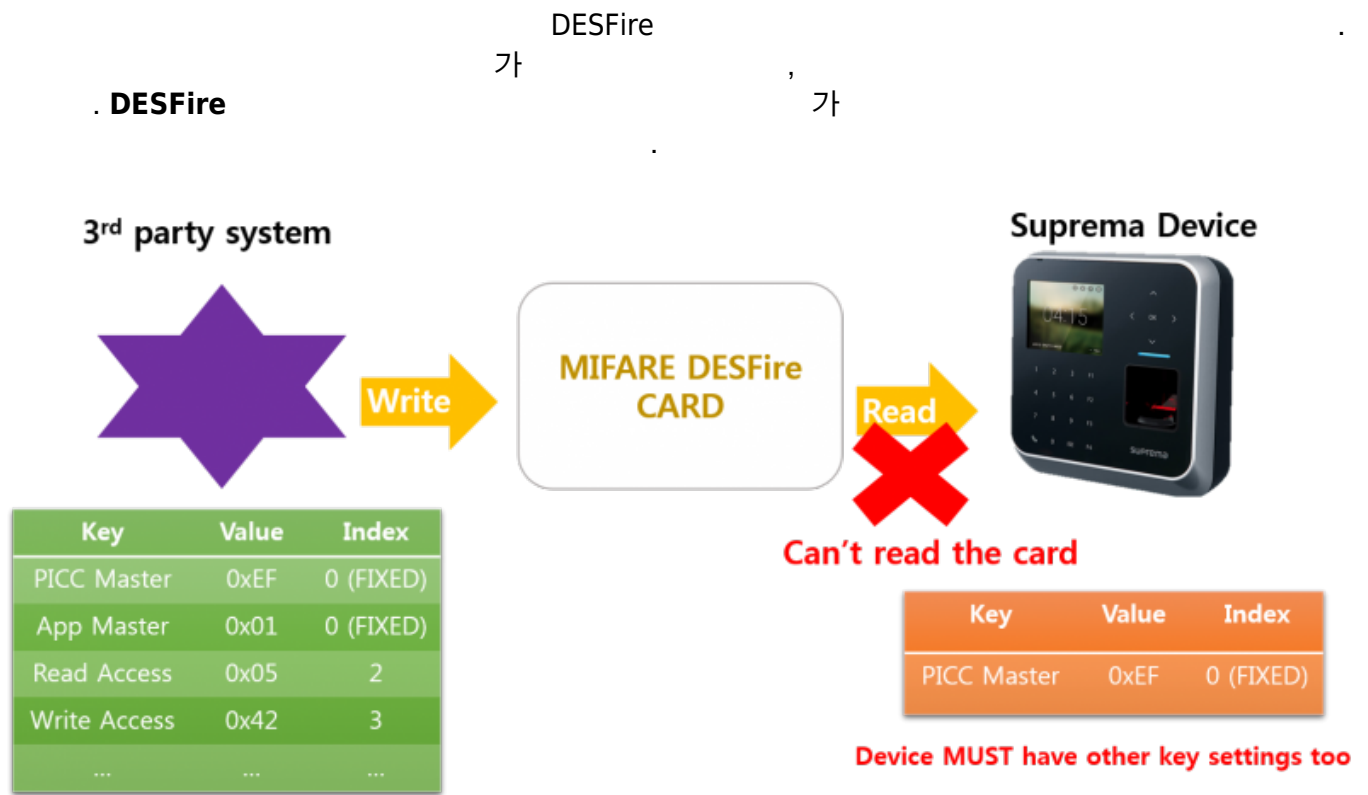

DESFire EV1

..... 1

DESFire EV1

DESFire advanced option allows Suprema device to read card issued by 3rd party system even with different key setting

BioStar 2.7.0
 Master, Read Access, Write Access
 가
 가