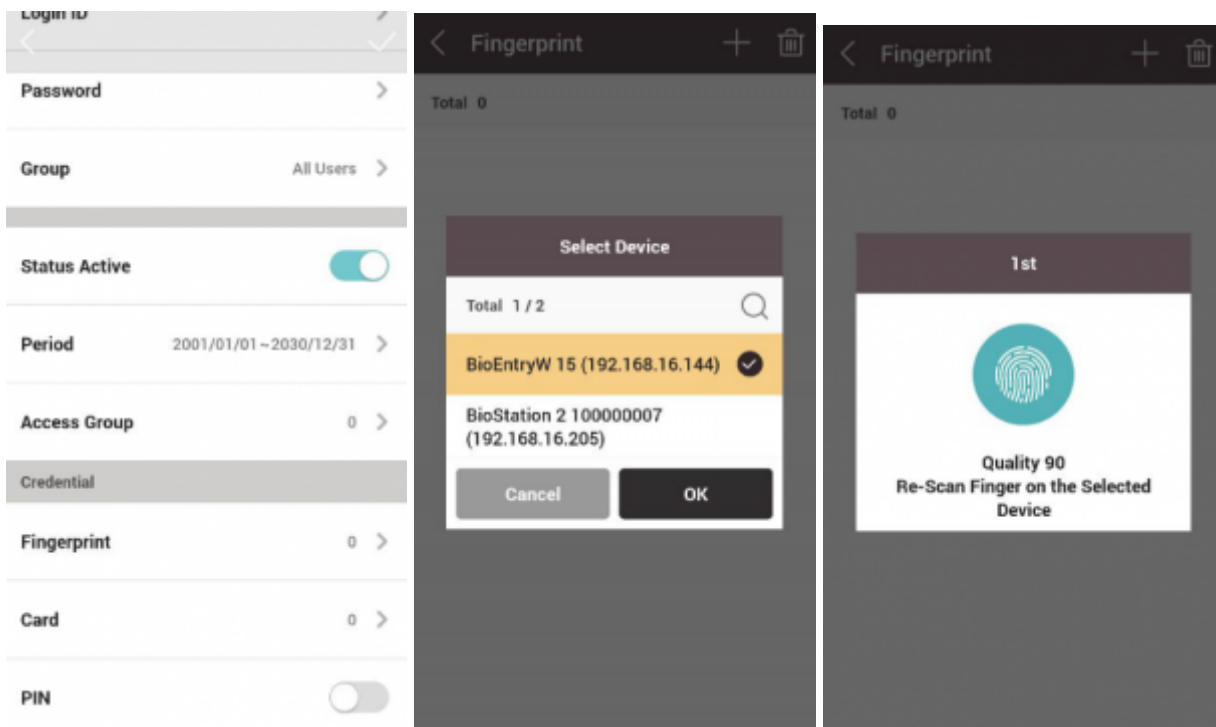

# BioStar 2 Mobile

1. 

2. ID >  
ID >

BioStar

3. + . TCP/IP 10

4.

5.

v

6.

7. 가

가

[mobile\\_user.mp4](#)

From: <http://kb.supremainc.com/knowledge/> -

Permanent link: [http://kb.supremainc.com/knowledge/doku.php?id=ko:how\\_to\\_enroll\\_new\\_user\\_via\\_mobile\\_app](http://kb.supremainc.com/knowledge/doku.php?id=ko:how_to_enroll_new_user_via_mobile_app)