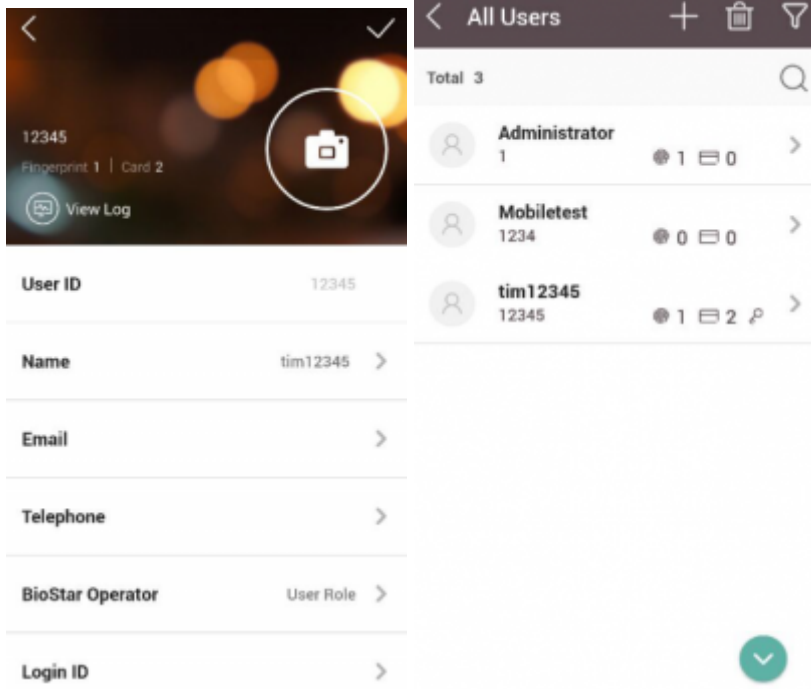

# BioStar 2 Mobile

1. 

2. ID >  
ID >

BioStar

3. + . TCP/IP 10

4.

5.

v

6.

7. 가

가

[mobile\\_user.mp4](#)

From: <http://kb.supremainc.com/knowledge/> -

Permanent link: [http://kb.supremainc.com/knowledge/doku.php?id=ko:how\\_to\\_enroll\\_new\\_user\\_via\\_mobile\\_app](http://kb.supremainc.com/knowledge/doku.php?id=ko:how_to_enroll_new_user_via_mobile_app)