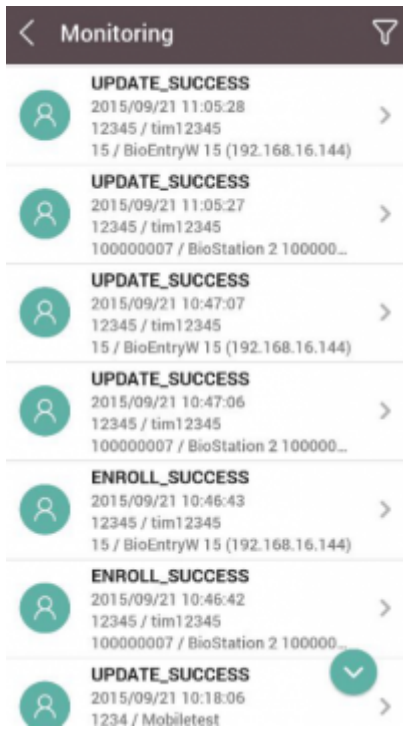

BioStar 2 Mobile ..... 1  
..... 4

, BioStar 2 Mobile

# BioStar 2 Mobile

1. 

2. ID >  
ID >

BioStar

3. + . TCP/IP 10

4.

5.

v

6.

7. 가

가

[mobile\\_user.mp4](#)

From: <http://kb.supremainc.com/knowledge/> -

Permanent link: [http://kb.supremainc.com/knowledge/doku.php?id=ko:how\\_to\\_enroll\\_new\\_user\\_via\\_mobile\\_app](http://kb.supremainc.com/knowledge/doku.php?id=ko:how_to_enroll_new_user_via_mobile_app)