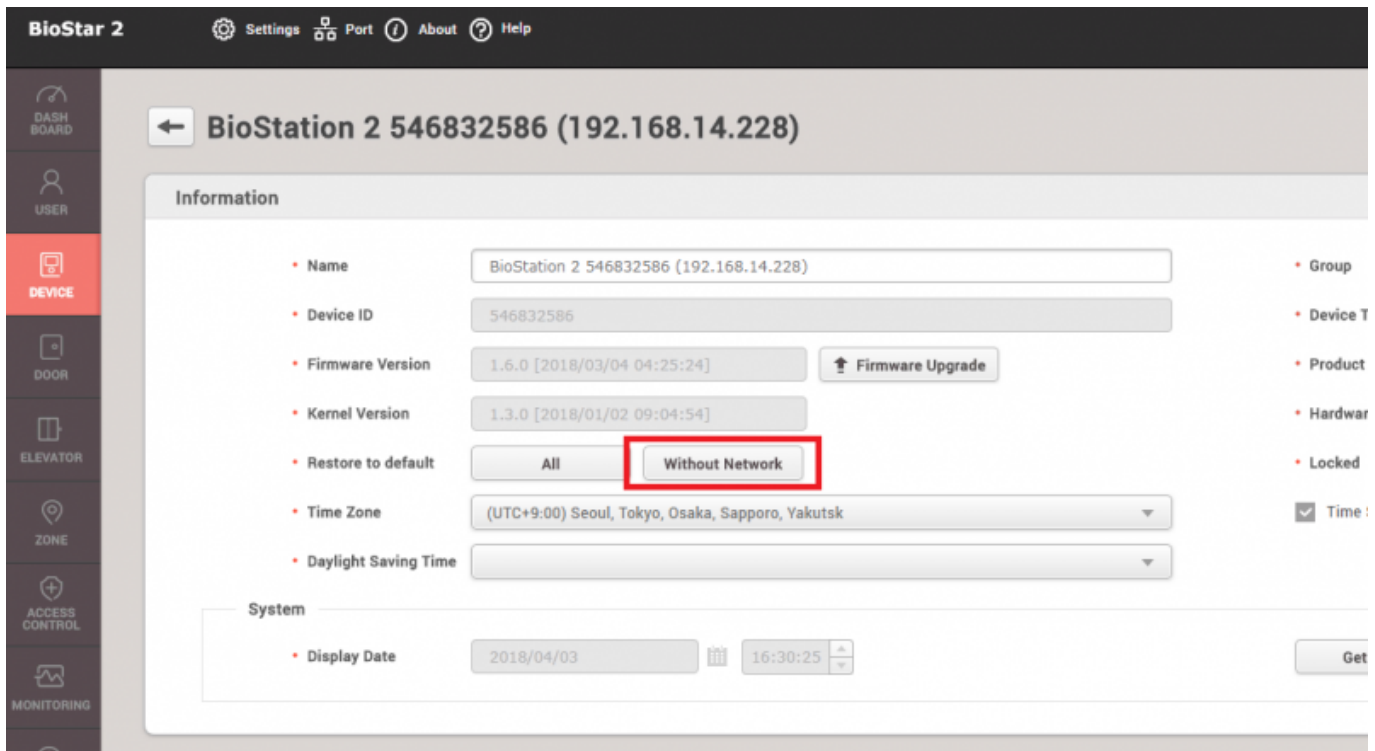

..... 1
..... 1

, BioStar 2,

BioStar 2.6

DHCP IP

, BioStar 2.6

1. (DEVICE)

2. (Information) (Restore to default) (Without Network)

From: <https://kb.supremainc.com/knowledge/> -