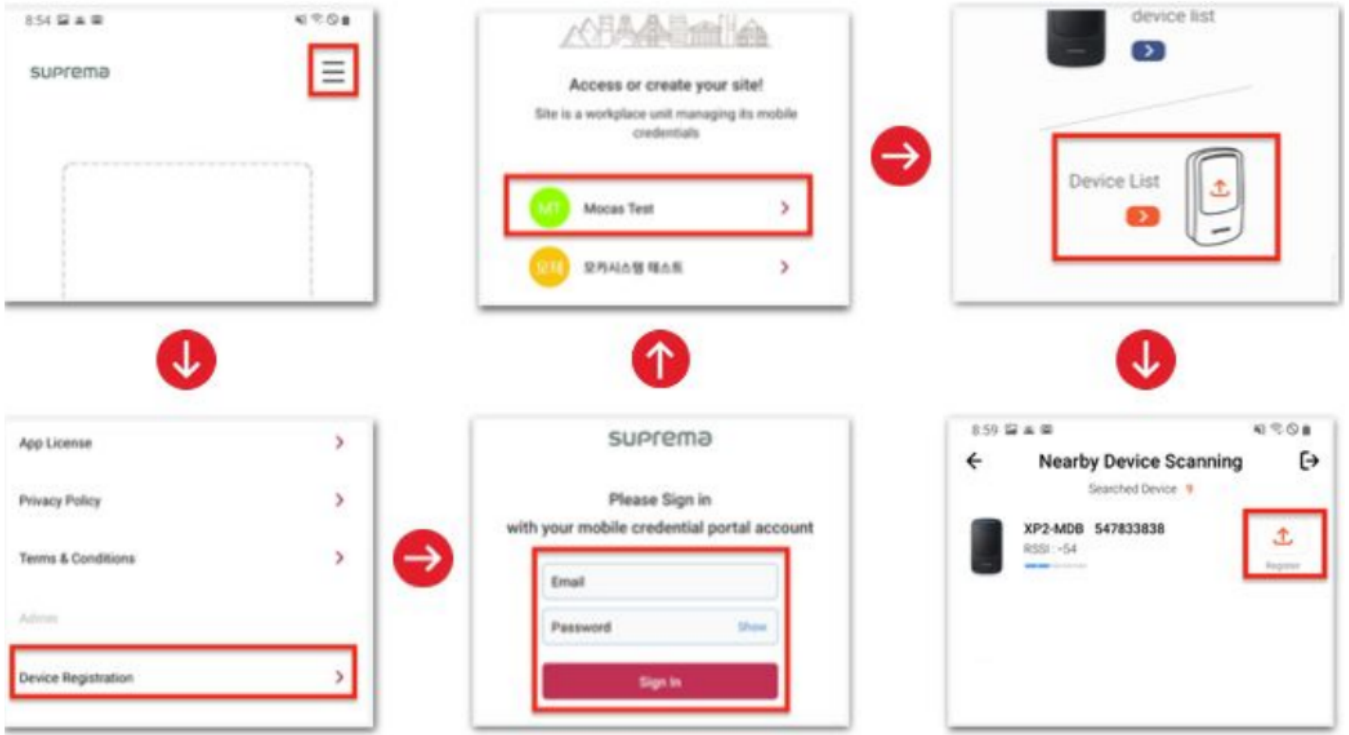

Text Message

Email

Text Message

Change Text

Mobile Credential

Registered Device

Site & License

Admin

Credential Settings

2.

Video

-
-
-
-
-
-

ID

3. BioStar 2

- BioStar 2 >

- BioStar 2