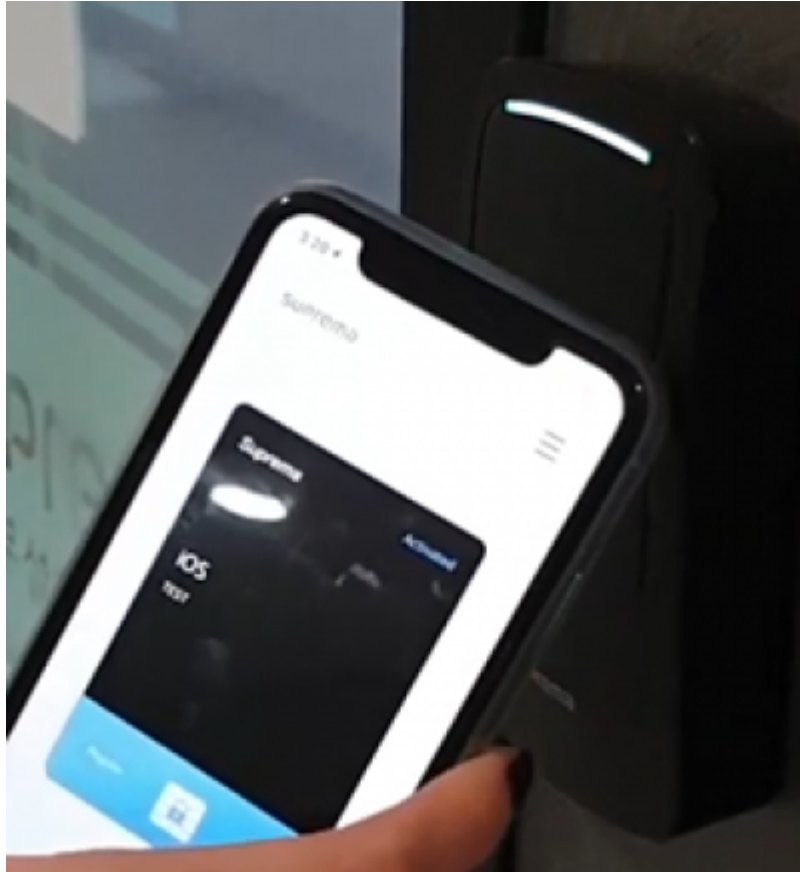

6-4.

가

- YouTube

[How to use your mobile credential - Android/BLE](#)

[How to use your mobile credential - Android/NFC](#)

[How to use your mobile credential - iPhone/BLE](#)

7. 가 I:

- •
- •